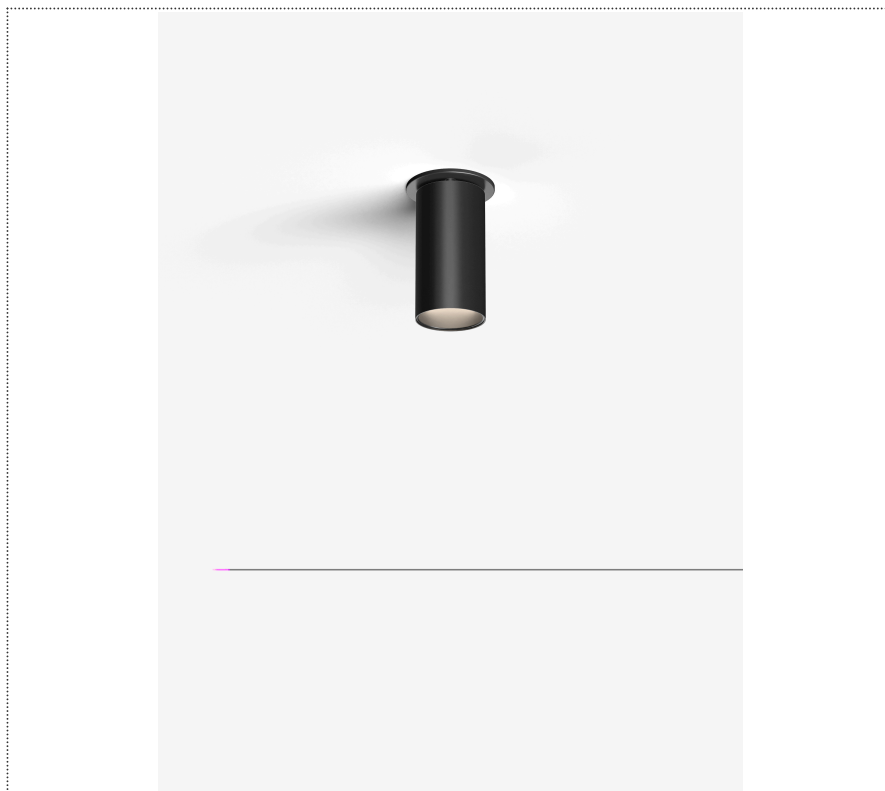

SOUVLAKI STANDALONE

CEILING MOUNTED SSEMI-RECESSED SPOTLIGHT Ø50MM WITH TRIM

1SVH5 004 35 0L0

GENERAL

Ceiling

Recessed

IP20

Lumen: 834

Interior

Lens Beam: 60°

LED

MID POWER LED

2.700 K

CRI 90

300 mA SELV60

Macadam step 2

LED Life L80 B50 > 55.400 h

Classe Energetica: F

ELECTRICAL

300 mA SELV60

10.8 W

Classe 3

Driver not included

OPTICAL | PHOTOMETRIC

Lighting Type: direct

Light Distribution: Symmetric