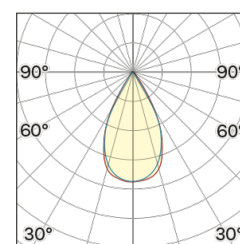

Interior

Lens Beam: 60°

LED

MID POWER LED

2.700 K

CRI 90

300 mA SELV60

Macadam step 2

Lighting Type: direct

Light Distribution: Symmetric

COLOR

● 35, Nickel matt

Lens 60°

* recessed driver

Discover
Souvlaki