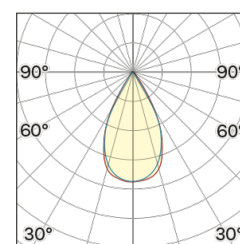

Lighting Type: direct

Light Distribution: Symmetric

COLOR

● 34, Gold matt

Lens 60°

* recessed driver

Discover
Souvlaki