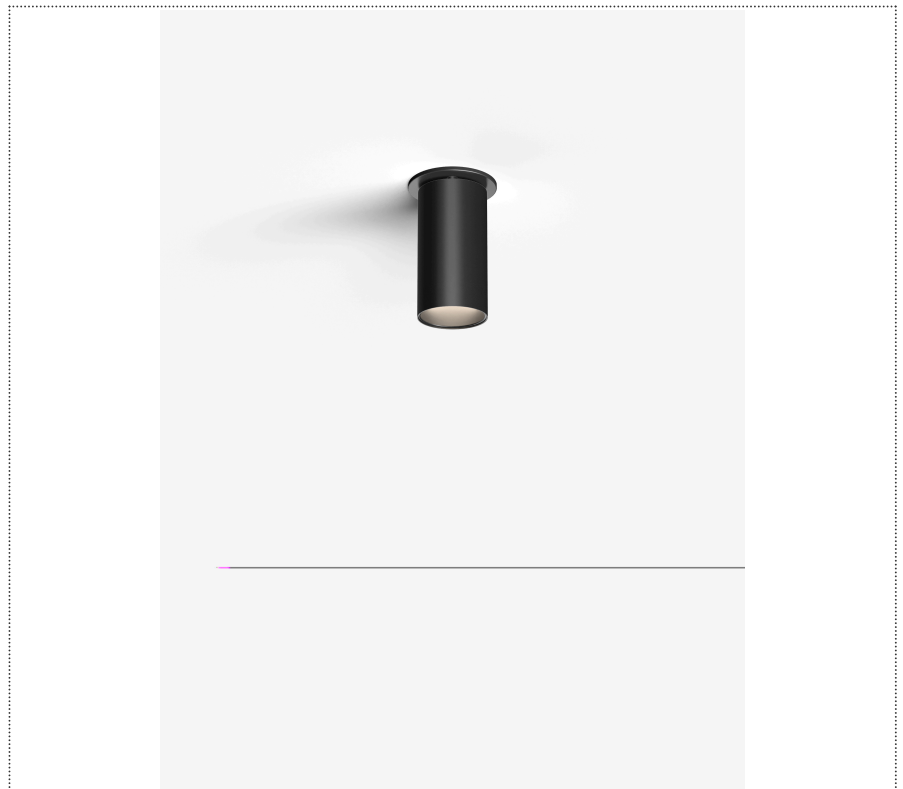

SOUVLAKI STANDALONE

CEILING MOUNTED SSEMI-RECESSED SPOTLIGHT Ø50MM WITH TRIM

1SVH5 004 34 0L0

GENERAL

Ceiling

Recessed

IP20

Lumen: 834

Interior

Lens Beam: 60°

LED

MID POWER LED

2.700 K

CRI 90

300 mA SELV60

Macadam step 2

LED Life L80 B50 > 55.400 h

Classe Energetica: F

ELECTRICAL

300 mA SELV60

10.8 W

Classe 3

Driver not included

OPTICAL | PHOTOMETRIC

Lighting Type: direct

Light Distribution: Symmetric