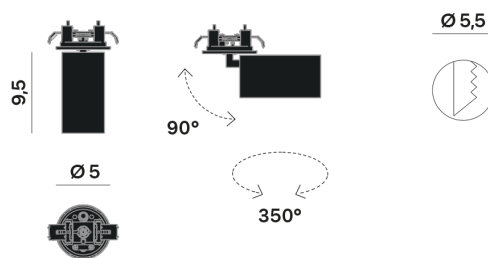

Interior

Lens Beam: 60°

LED

MID POWER LED

2.700 K

CRI 90

300 mA SELV60

Macadam step 2

LED Life L80 B50 > 55.400 h

Classe Energetica: F

ELECTRICAL

300 mA SELV60

10.8 W

Classe 3

Driver not included

OPTICAL | PHOTOMETRIC

Lighting Type: direct

Light Distribution: Symmetric

COLOR

● 34, Gold matt

Lens 24°

* recessed driver

Discover
Souvlaki