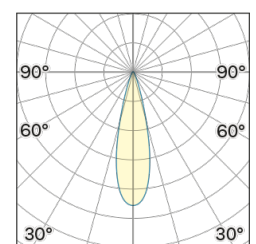

COLOR

● 34, Gold matt

Lens 24°

* recessed driver

Discover
Souvlaki