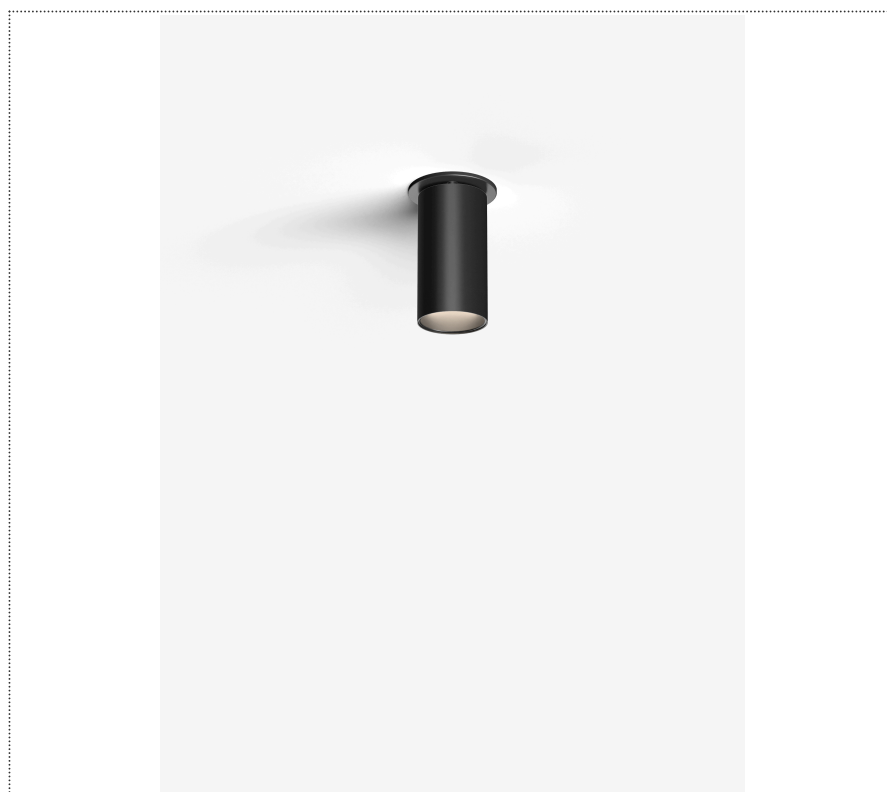

SOUVLAKI STANDALONE

CEILING MOUNTED SSEMI-RECESSED SPOTLIGHT Ø50MM WITH TRIM

1SVH5 004 32 0L1

GENERAL

Ceiling

Recessed

IP20

Lumen: 862

Interior

Lens Beam: 60°

LED

MID POWER LED

3.000 K

CRI 90

300 mA SELV60

Macadam step 2

LED Life L80 B50 > 55.400 h

Classe Energetica: F

ELECTRICAL

300 mA SELV60

10.8 W

Classe 3

Driver not included

OPTICAL | PHOTOMETRIC

Lighting Type: direct

Light Distribution: Symmetric