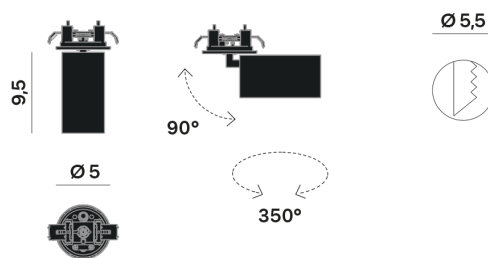

Interior

Lens Beam: 60°

LED

MID POWER LED

3.000 K

CRI 90

300 mA SELV60

Macadam step 2

LED Life L80 B50 > 55.400 h

Classe Energetica: F

ELECTRICAL

300 mA SELV60

10.8 W

Classe 3

Driver not included

OPTICAL | PHOTOMETRIC

Lighting Type: direct

Light Distribution: Symmetric

COLOR

● 32, Powder gun matt

Lens 60°

* recessed driver

Discover
Souvlaki