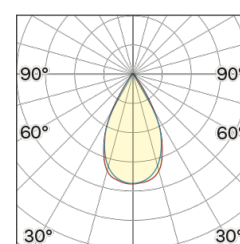

COLOR

● 32, Powder gun matt

Lens 60°

* recessed driver

Discover
Souvlaki