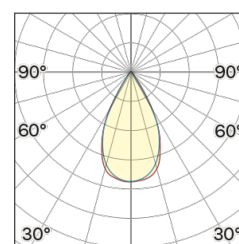

COLOR

● 32, Powder gun matt

Lens 60°

* recessed driver

Discover
Souvlaki