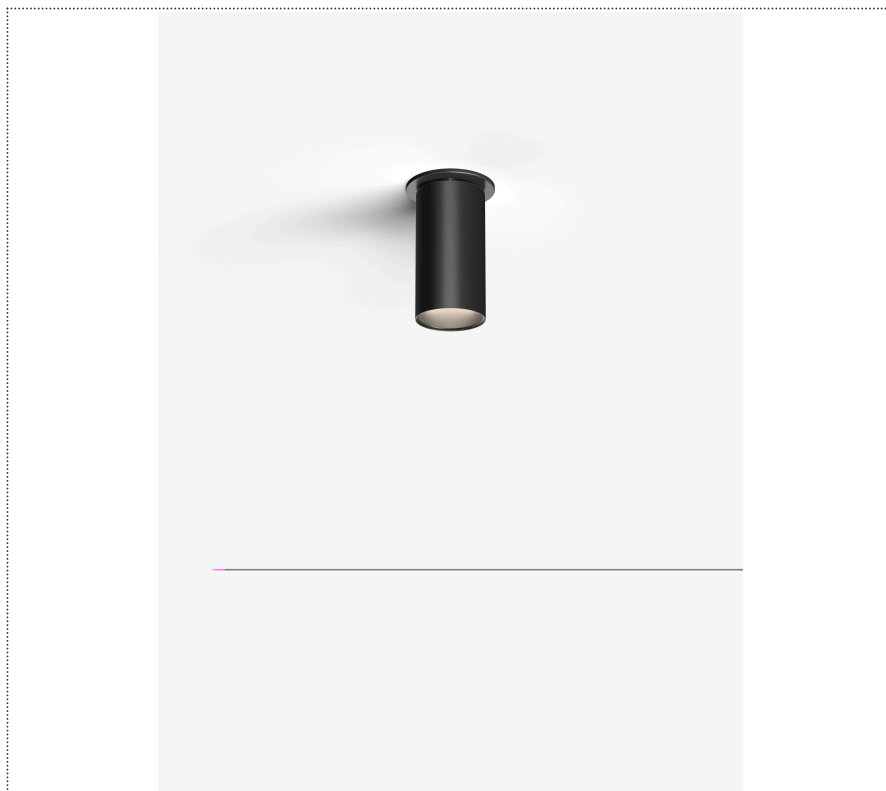

SOUVLAKI STANDALONE

CEILING MOUNTED SSEMI-RECESSED SPOTLIGHT Ø50MM WITH TRIM

1SVH5 004 32 0L0

GENERAL

Ceiling

Recessed

IP20

Lumen: 834

Interior

Lens Beam: 60°

LED

MID POWER LED

2.700 K

CRI 90

300 mA SELV60

Macadam step 2

LED Life L80 B50 > 55.400 h

Classe Energetica: F

ELECTRICAL

300 mA SELV60

10.8 W

Classe 3

Driver not included

OPTICAL | PHOTOMETRIC

Lighting Type: direct

Light Distribution: Symmetric