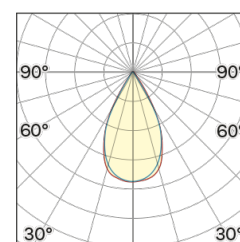

COLOR

● 27, Copper matt

Lens 60°

* recessed driver

Discover
Souvlaki