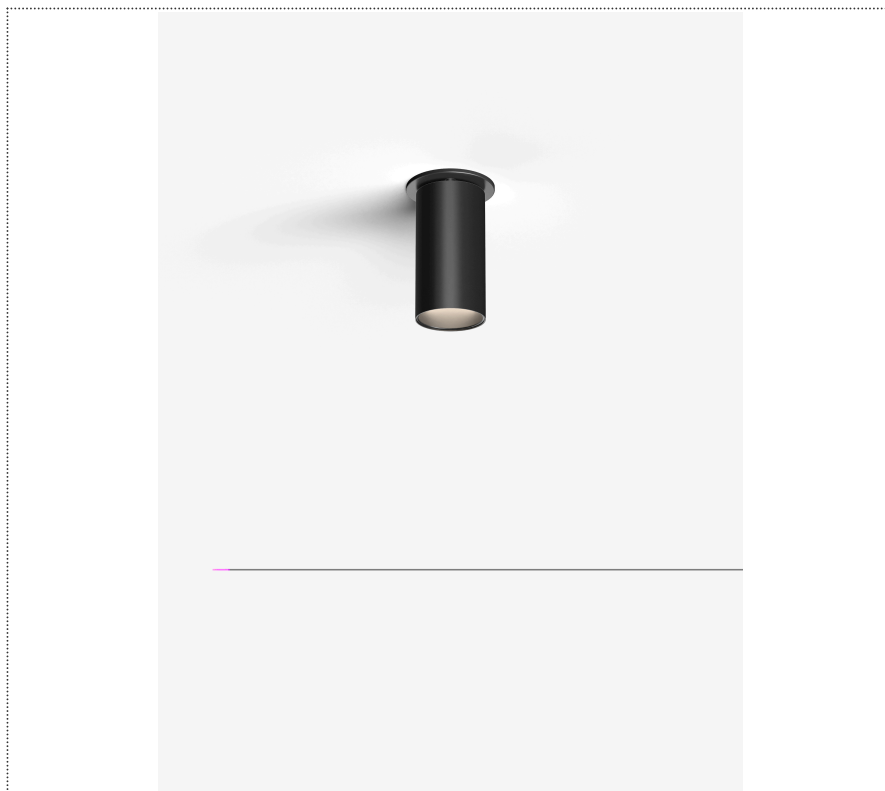

SOUVLAKI STANDALONE

CEILING MOUNTED SSEMI-RECESSED SPOTLIGHT Ø50MM WITH TRIM

1SVH5 004 27 0L0

GENERAL

Ceiling

Recessed

IP20

Lumen: 834

Interior

Lens Beam: 60°

LED

MID POWER LED

2.700 K

CRI 90

300 mA SELV60

Macadam step 2

LED Life L80 B50 > 55.400 h

Classe Energetica: F

ELECTRICAL

300 mA SELV60

10.8 W

Classe 3

Driver not included

OPTICAL | PHOTOMETRIC

Lighting Type: direct

Light Distribution: Symmetric