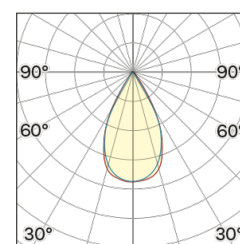

Lightning Type: direct

Light Distribution: Symmetric

COLOR

● 26, Bronze matt

Lens 60°

* recessed driver

Discover
Souvlaki