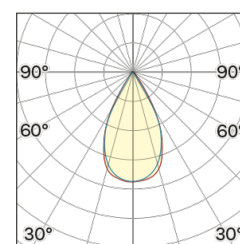

COLOR

● 26, Bronze matt

Lens 60°

* recessed driver

Discover
Souvlaki