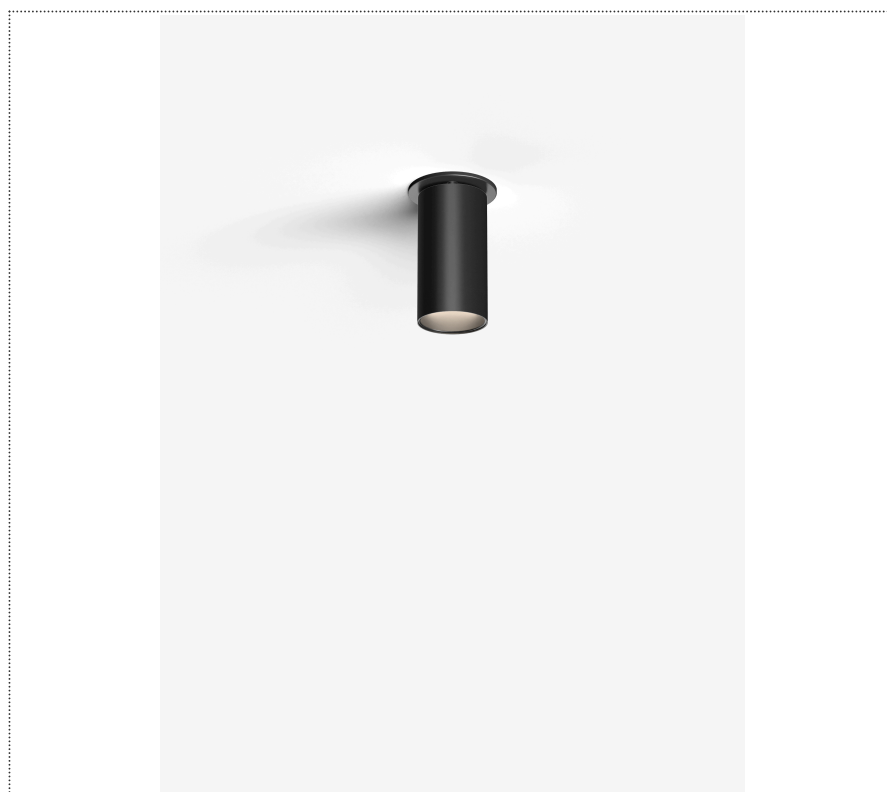

SOUVLAKI STANDALONE

CEILING MOUNTED SSEMI-RECESSED SPOTLIGHT Ø50MM WITH TRIM

1SVH5 003 63 0L1

GENERAL

Ceiling

Recessed

IP20

Lumen: 822

Interior

Lens Beam: 36°

LED

MID POWER LED

3.000 K

CRI 90

300 mA SELV60

Macadam step 2

LED Life L80 B50 > 55.400 h

Classe Energetica: F

ELECTRICAL

300 mA SELV60

10.8 W

Classe 3

Driver not included

OPTICAL | PHOTOMETRIC

Lighting Type: direct

Light Distribution: Symmetric