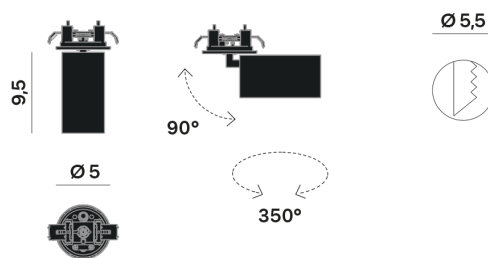

Interior

Lens Beam: 36°

LED

MID POWER LED

3.000 K

CRI 90

300 mA SELV60

Macadam step 2

LED Life L80 B50 > 55.400 h

Classe Energetica: F

ELECTRICAL

300 mA SELV60

10.8 W

Classe 3

Driver not included

OPTICAL | PHOTOMETRIC

Lighting Type: direct

Light Distribution: Symmetric

COLOR

63, White (matt)

Lens 36°

* recessed driver

Discover
Souvlaki