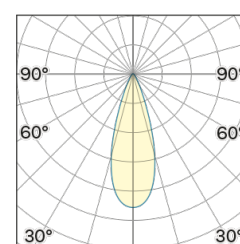

Lighting Type: direct

Light Distribution: Symmetric

COLOR

63, White (matt)

Lens 36°

* recessed driver

Discover
Souvlaki