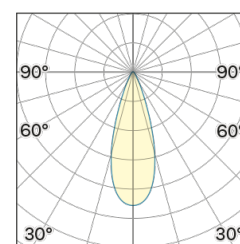

COLOR

63, White (matt)

Lens 36°

* recessed driver

Discover
Souvlaki