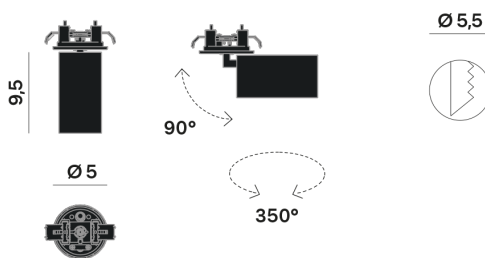

Interior

Lens Beam: 36°

LED

MID POWER LED

2.700 K

CRI 90

300 mA SELV60

Macadam step 2

LED Life L80 B50 > 55.400 h

Classe Energetica: F

ELECTRICAL

300 mA SELV60

10.8 W

Classe 3

Driver not included

OPTICAL | PHOTOMETRIC

Lighting Type: direct

Light Distribution: Symmetric

COLOR

● 62, Black (matt)

Lens 36°

* recessed driver

Discover
Souvlaki