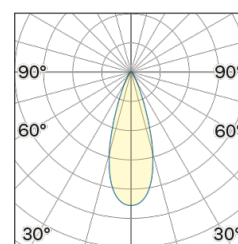

Lighting Type: direct

Light Distribution: Symmetric

COLOR

● 62, Black (matt)

Lens 36°

* recessed driver

Discover
Souvlaki