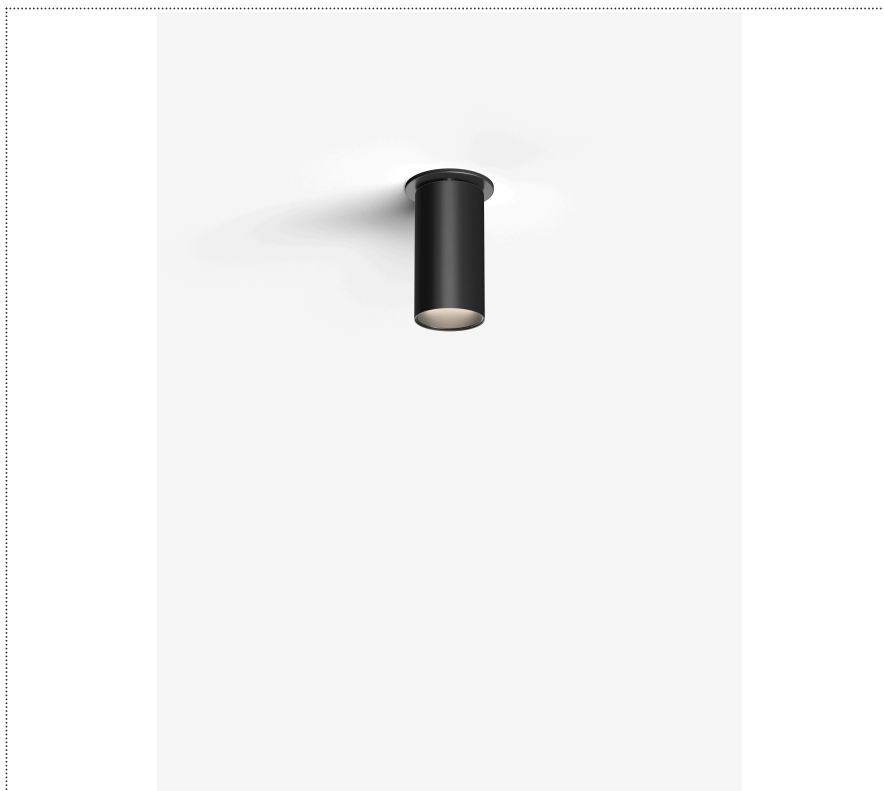

SOUVLAKI STANDALONE

CEILING MOUNTED SSEMI-RECESSED SPOTLIGHT Ø50MM WITH TRIM

1SVH5 003 62 0L0

GENERAL

Ceiling

Recessed

IP20

Lumen: 795

Interior

Lens Beam: 36°

LED

MID POWER LED

2.700 K

CRI 90

300 mA SELV60

Macadam step 2

LED Life L80 B50 > 55.400 h

Classe Energetica: F

ELECTRICAL

300 mA SELV60

10.8 W

Classe 3

Driver not included

OPTICAL | PHOTOMETRIC

Lighting Type: direct

Light Distribution: Symmetric