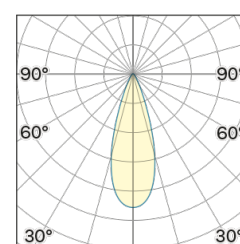

COLOR

● 35, Nickel matt

Lens 36°

* recessed driver

Discover
Souvlaki