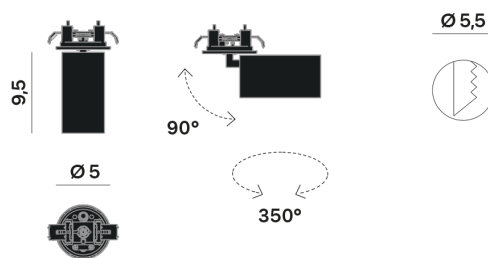

Interior

Lens Beam: 36°

LED

MID POWER LED

2.700 K

CRI 90

300 mA SELV60

Macadam step 2

LED Life L80 B50 > 55.400 h

Classe Energetica: F

ELECTRICAL

300 mA SELV60

10.8 W

Classe 3

Driver not included

OPTICAL | PHOTOMETRIC

Lighting Type: direct

Light Distribution: Symmetric

COLOR

● 35, Nickel matt

Lens 36°

* recessed driver

Discover
Souvlaki