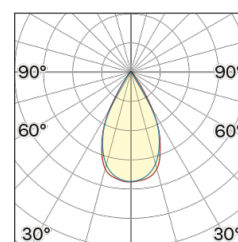

Lighting Type: direct

Light Distribution: Symmetric

COLOR

63, White (matt)

Lens 60°

* recessed driver

Discover
Souvlaki