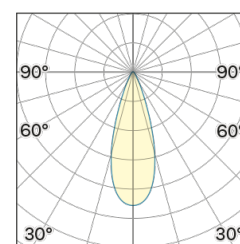

COLOR

● 34, Gold matt

Lens 36°

* recessed driver

Discover
Souvlaki