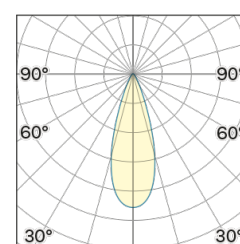

COLOR

● 32, Powder gun matt

Lens 36°

* recessed driver

Discover
Souvlaki