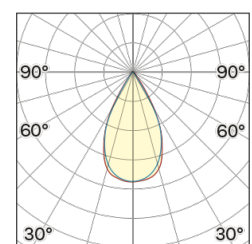

Lightning Type: direct

Light Distribution: Symmetric

COLOR

● 32, Powder gun matt

Discover

Souvlaki

Lens 60°

* recessed driver