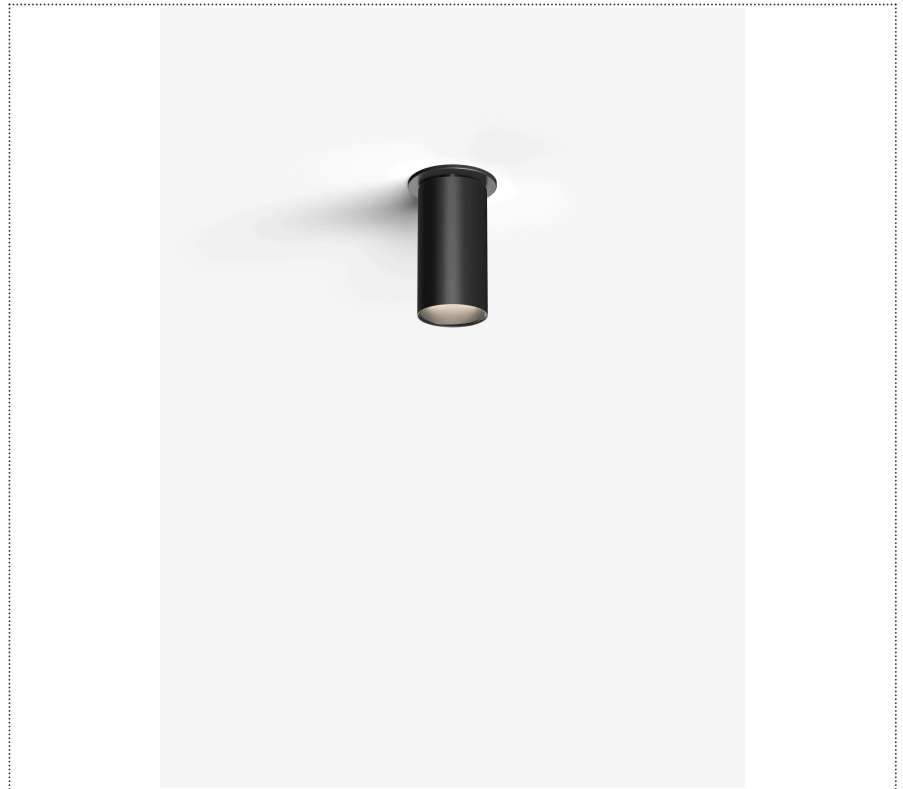

SOUVLAKI STANDALONE

CEILING MOUNTED SSEMI-RECESSED SPOTLIGHT Ø50MM WITH TRIM

1SVH5 003 32 0L0

GENERAL

Ceiling

Recessed

IP20

Lumen: 795

Interior

Lens Beam: 36°

LED

MID POWER LED

2.700 K

CRI 90

300 mA SELV60

Macadam step 2

LED Life L80 B50 > 55.400 h

Classe Energetica: F

ELECTRICAL

300 mA SELV60

10.8 W

Classe 3

Driver not included

OPTICAL | PHOTOMETRIC

Lighting Type: direct

Light Distribution: Symmetric