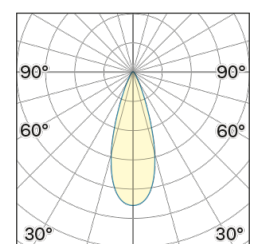

COLOR

● 32, Powder gun matt

Lens 36°

* recessed driver

Discover

Souvlaki