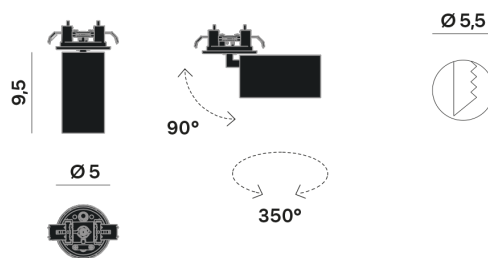

Lightning Type: direct

Light Distribution: Symmetric

COLOR

● 32, Powder gun matt

Discover

Souvlaki

Lens 60°

* recessed driver