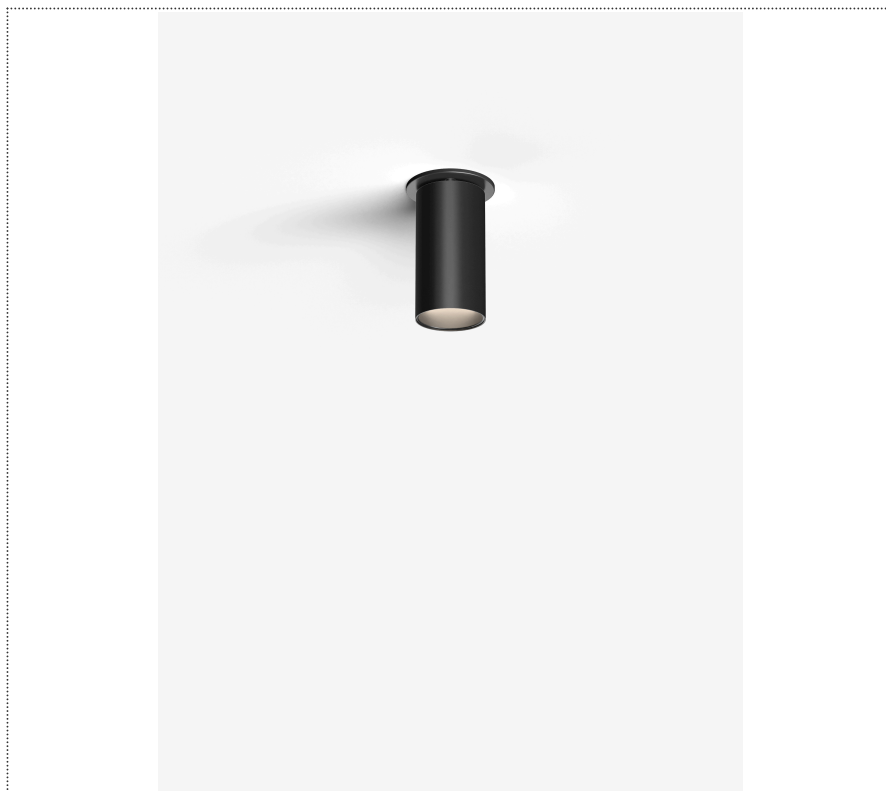

SOUVLAKI STANDALONE

CEILING MOUNTED SSEMI-RECESSED SPOTLIGHT Ø50MM WITH TRIM

1SVH5 003 27 0L1

GENERAL

Ceiling

Recessed

IP20

Lumen: 822

Interior

Lens Beam: 36°

LED

MID POWER LED

3.000 K

CRI 90

300 mA SELV60

Macadam step 2

LED Life L80 B50 > 55.400 h

Classe Energetica: F

ELECTRICAL

300 mA SELV60

10.8 W

Classe 3

Driver not included

OPTICAL | PHOTOMETRIC

Lighting Type: direct

Light Distribution: Symmetric