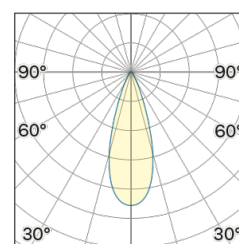

Lighting Type: direct

Light Distribution: Symmetric

COLOR

● 27, Copper matt

Lens 36°

* recessed driver

Discover
Souvlaki