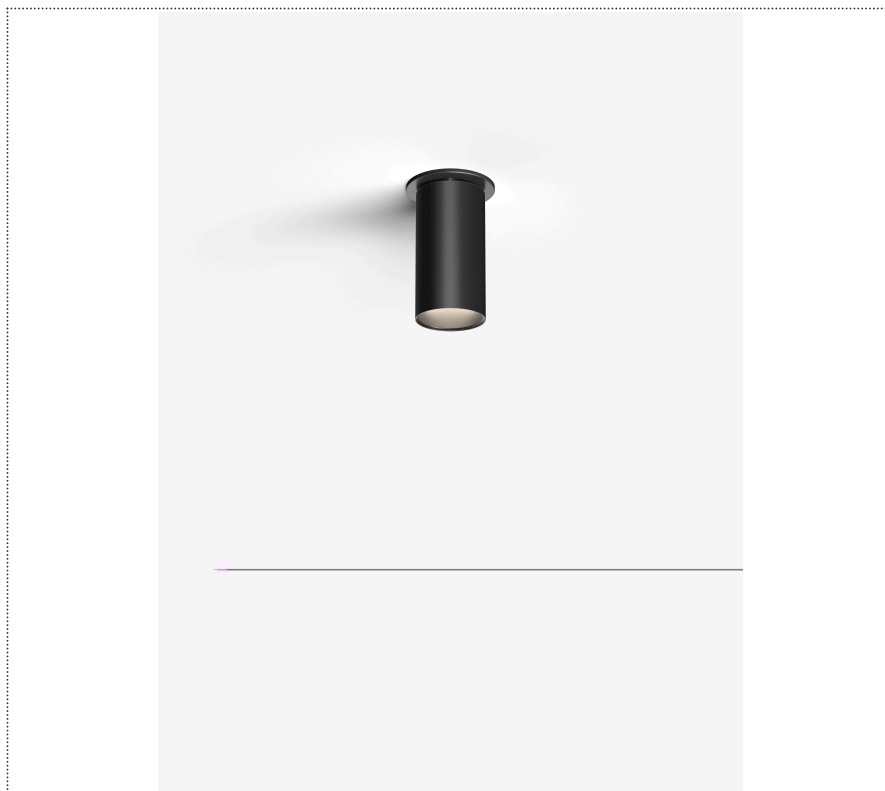

SOUVLAKI STANDALONE

CEILING MOUNTED SSEMI-RECESSED SPOTLIGHT Ø50MM WITH TRIM

1SVH5 003 27 0L0

GENERAL

Ceiling

Recessed

IP20

Lumen: 795

Interior

Lens Beam: 36°

LED

MID POWER LED

2.700 K

CRI 90

300 mA SELV60

Macadam step 2

LED Life L80 B50 > 55.400 h

Classe Energetica: F

ELECTRICAL

300 mA SELV60

10.8 W

Classe 3

Driver not included

OPTICAL | PHOTOMETRIC

Lighting Type: direct

Light Distribution: Symmetric