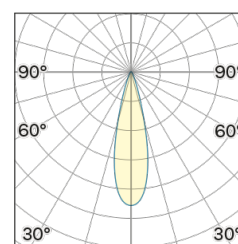

Lighting Type: direct

Light Distribution: Symmetric

COLOR

● 27, Copper matt

Lens 24°

* recessed driver

Discover
Souvlaki