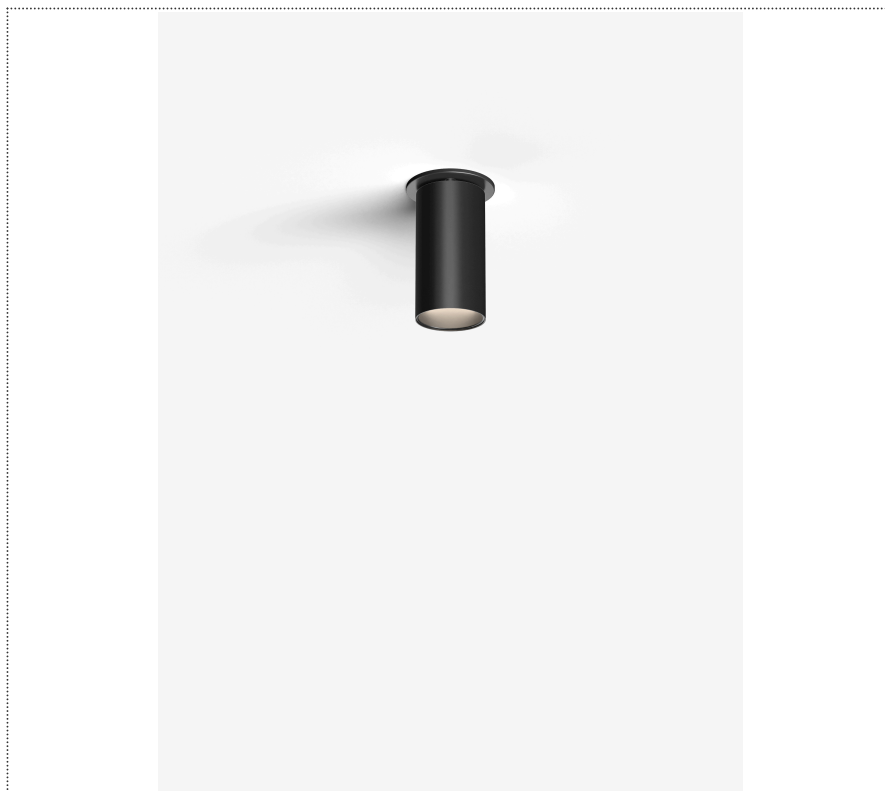

SOUVLAKI STANDALONE

CEILING MOUNTED SSEMI-RECESSED SPOTLIGHT Ø50MM WITH TRIM

1SVH5 003 26 0L1

GENERAL

Ceiling

Recessed

IP20

Lumen: 822

Interior

Lens Beam: 36°

LED

MID POWER LED

3.000 K

CRI 90

300 mA SELV60

Macadam step 2

LED Life L80 B50 > 55.400 h

Classe Energetica: F

ELECTRICAL

300 mA SELV60

10.8 W

Classe 3

Driver not included

OPTICAL | PHOTOMETRIC

Lighting Type: direct

Light Distribution: Symmetric