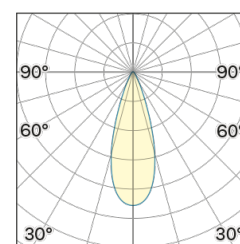

COLOR

● 26, Bronze matt

Lens 36°

* recessed driver

Discover
Souvlaki