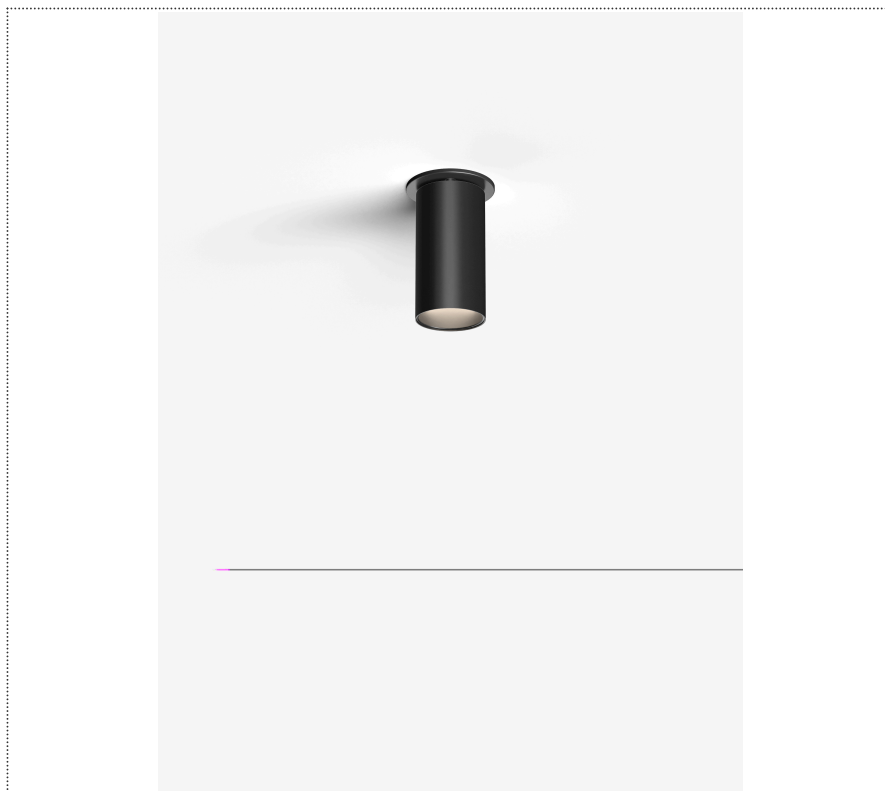

SOUVLAKI STANDALONE

CEILING MOUNTED SSEMI-RECESSED SPOTLIGHT Ø50MM WITH TRIM

1SVH5 003 26 0L0

GENERAL

Ceiling

Recessed

IP20

Lumen: 795

Interior

Lens Beam: 36°

LED

MID POWER LED

2.700 K

CRI 90

300 mA SELV60

Macadam step 2

LED Life L80 B50 > 55.400 h

Classe Energetica: F

ELECTRICAL

300 mA SELV60

10.8 W

Classe 3

Driver not included

OPTICAL | PHOTOMETRIC

Lighting Type: direct

Light Distribution: Symmetric