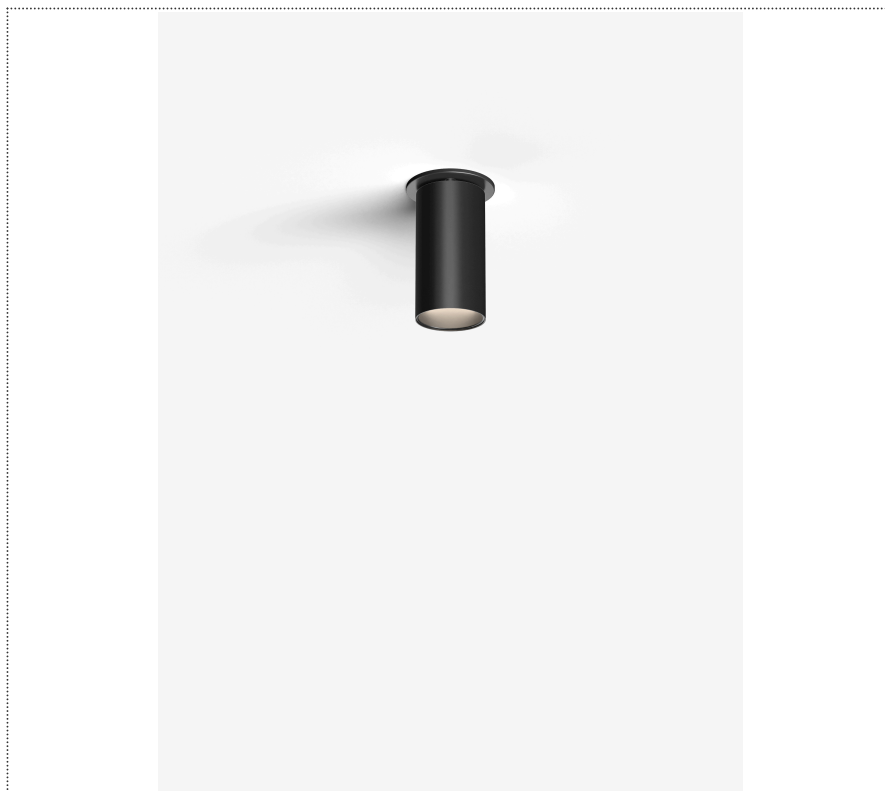

SOUVLAKI STANDALONE

CEILING MOUNTED SSEMI-RECESSED SPOTLIGHT Ø50MM WITH TRIM

1SVH5 002 63 0L1

GENERAL

Ceiling

Recessed

IP20

Lumen: 935

Interior

Lens Beam: 24°

LED

MID POWER LED

3.000 K

CRI 90

300 mA SELV60

Macadam step 2

LED Life L80 B50 > 55.400 h

Classe Energetica: F

ELECTRICAL

300 mA SELV60

10.8 W

Classe 3

Driver not included

OPTICAL | PHOTOMETRIC

Lightning Type: direct

Light Distribution: Symmetric