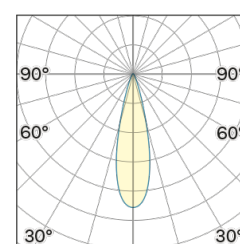

COLOR

63, White (matt)

Lens 24°

* recessed driver

Discover
Souvlaki