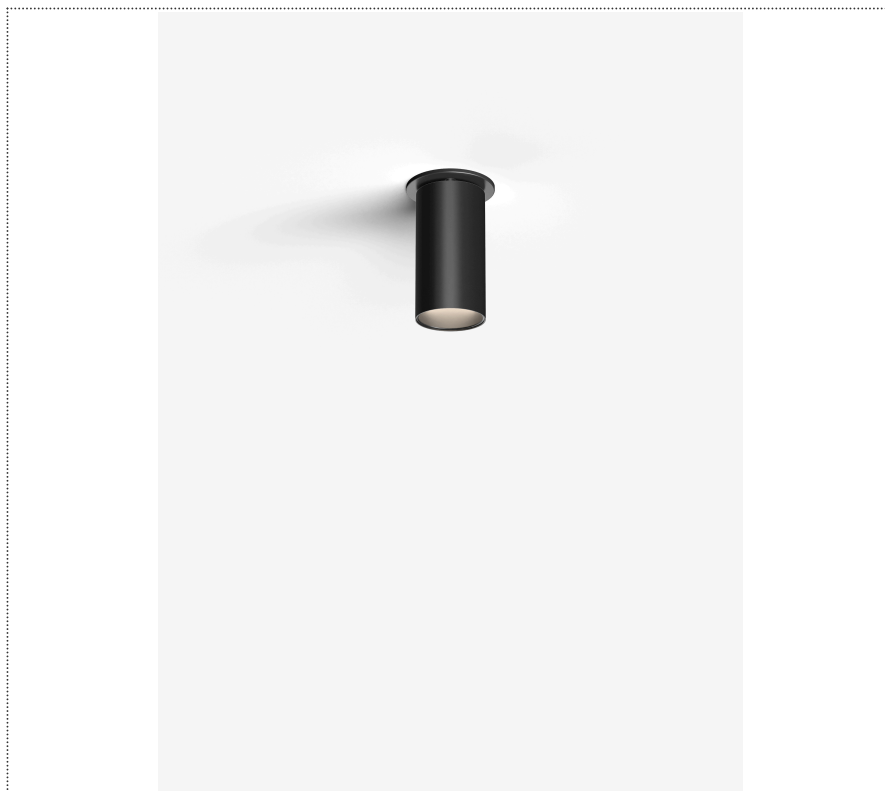

SOUVLAKI STANDALONE

CEILING MOUNTED SSEMI-RECESSED SPOTLIGHT Ø50MM WITH TRIM

1SVH5 002 63 0L0

GENERAL

Ceiling

Recessed

IP20

Lumen: 962

Interior

Lens Beam: 24°

LED

MID POWER LED

2.700 K

CRI 90

300 mA SELV60

Macadam step 2

LED Life L80 B50 > 55.400 h

Classe Energetica: F

ELECTRICAL

300 mA SELV60

10.8 W

Classe 3

Driver not included

OPTICAL | PHOTOMETRIC

Lighting Type: direct

Light Distribution: Symmetric