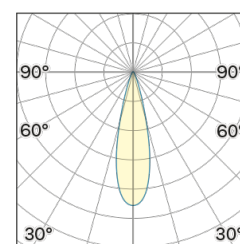

Lighting Type: direct

Light Distribution: Symmetric

COLOR

63, White (matt)

Lens 24°

* recessed driver

Discover
Souvlaki