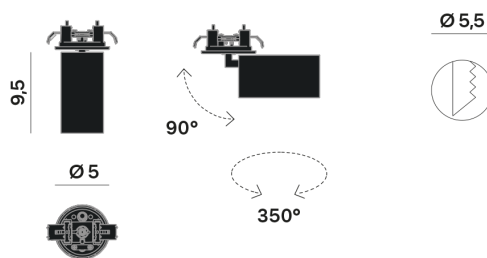

Interior

Lens Beam: 24°

LED

MID POWER LED

2.700 K

CRI 90

300 mA SELV60

Macadam step 2

LED Life L80 B50 > 55.400 h

Classe Energetica: F

ELECTRICAL

300 mA SELV60

10.8 W

Classe 3

Driver not included

OPTICAL | PHOTOMETRIC

Lighting Type: direct

Light Distribution: Symmetric

COLOR

63, White (matt)

Lens 24°

* recessed driver

Discover
Souvlaki