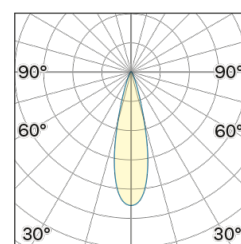

COLOR

● 62, Black (matt)

Lens 24°

* recessed driver

Discover
Souvlaki