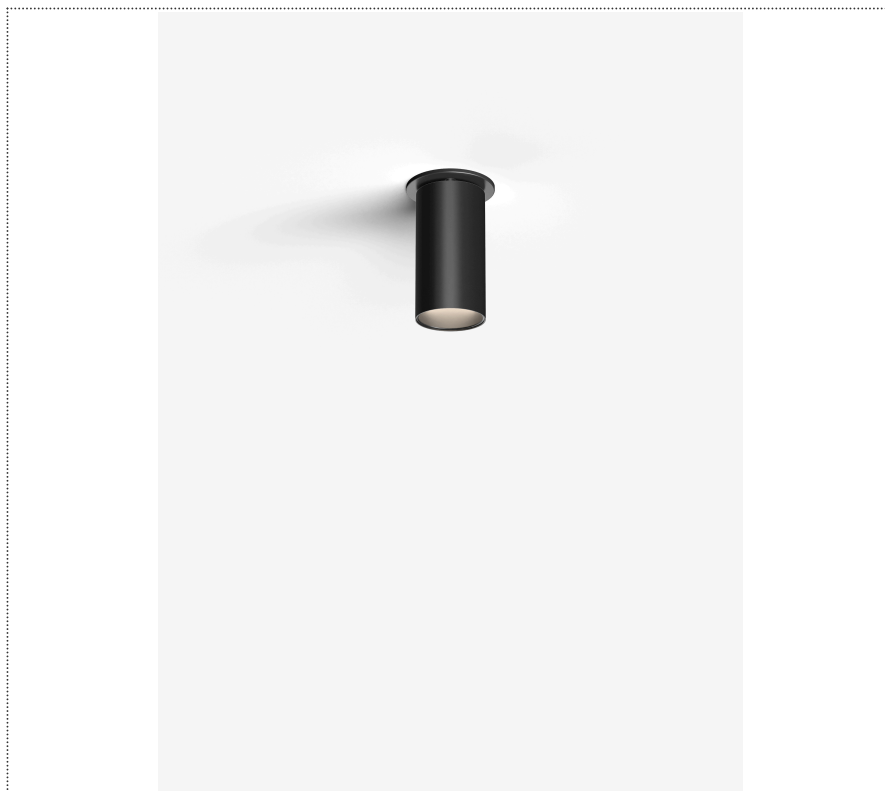

SOUVLAKI STANDALONE

CEILING MOUNTED SSEMI-RECESSED SPOTLIGHT Ø50MM WITH TRIM

1SVH5 002 35 0L0

GENERAL

Ceiling

Recessed

IP20

Lumen: 962

Interior

Lens Beam: 24°

LED

MID POWER LED

2.700 K

CRI 90

300 mA SELV60

Macadam step 2

LED Life L80 B50 > 55.400 h

Classe Energetica: F

ELECTRICAL

300 mA SELV60

10.8 W

Classe 3

Driver not included

OPTICAL | PHOTOMETRIC

Lighting Type: direct

Light Distribution: Symmetric