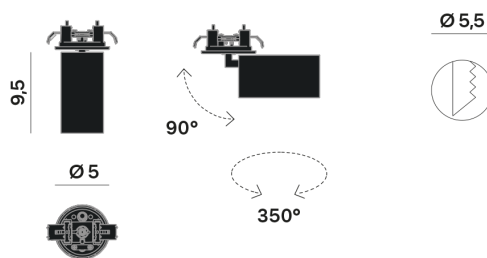

Interior

Lens Beam: 24°

LED

MID POWER LED

2.700 K

CRI 90

300 mA SELV60

Macadam step 2

LED Life L80 B50 > 55.400 h

Classe Energetica: F

ELECTRICAL

300 mA SELV60

10.8 W

Classe 3

Driver not included

OPTICAL | PHOTOMETRIC

Lighting Type: direct

Light Distribution: Symmetric

COLOR

● 35, Nickel matt

Lens 24°

* recessed driver

Discover
Souvlaki