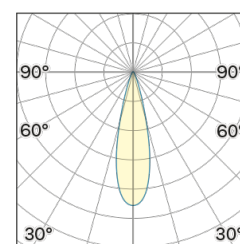

Lighting Type: direct

Light Distribution: Symmetric

COLOR

● 35, Nickel matt

Lens 24°

* recessed driver

Discover
Souvlaki