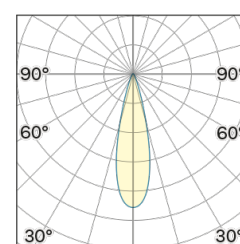

Lighting Type: direct

Light Distribution: Symmetric

COLOR

● 34, Gold matt

Lens 24°

* recessed driver

Discover
Souvlaki