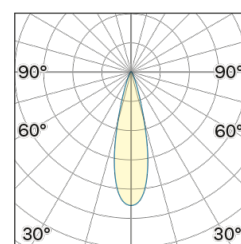

Lighting Type: direct

Light Distribution: Symmetric

COLOR

● 34, Gold matt

Lens 24°

* recessed driver

Discover
Souvlaki