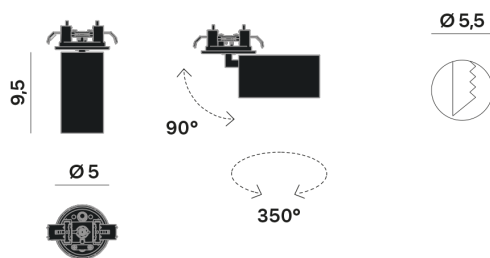

Interior

Lens Beam: 24°

LED

MID POWER LED

2.700 K

CRI 90

300 mA SELV60

Macadam step 2

Lighting Type: direct

Light Distribution: Symmetric

COLOR

● 34, Gold matt

Lens 24°

* recessed driver

Discover
Souvlaki