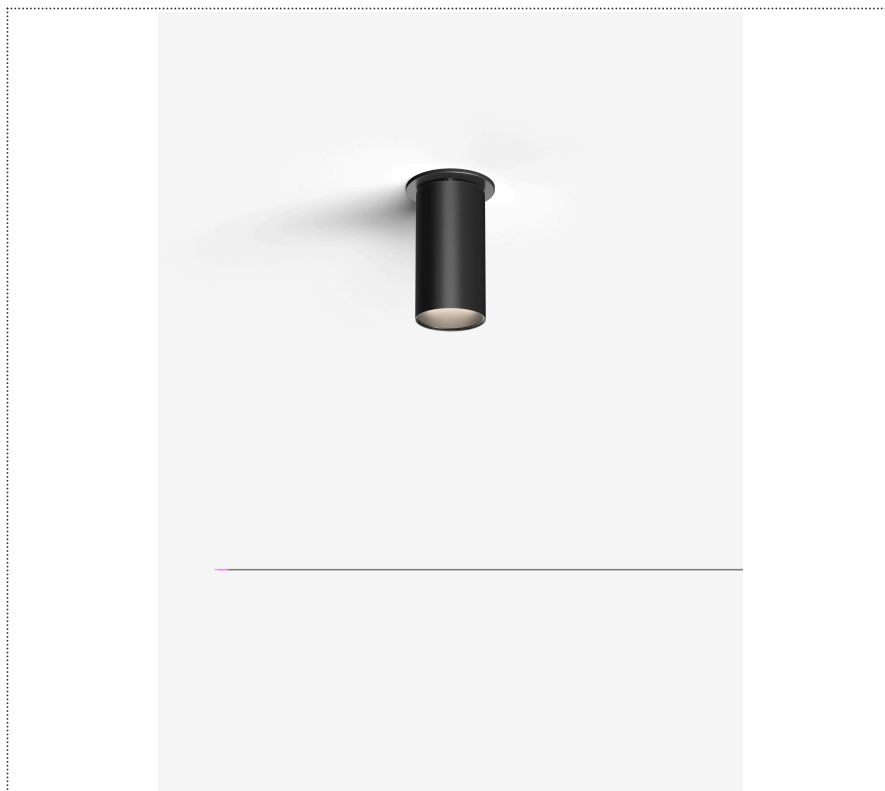

SOUVLAKI STANDALONE

CEILING MOUNTED SSEMI-RECESSED SPOTLIGHT Ø50MM WITH TRIM

1SVH5 002 34 0L0

GENERAL

Ceiling

Recessed

IP20

Lumen: 962

Interior

Lens Beam: 24°

LED

MID POWER LED

2.700 K

CRI 90

300 mA SELV60

Macadam step 2

LED Life L80 B50 > 55.400 h

Classe Energetica: F

ELECTRICAL

300 mA SELV60

10.8 W

Classe 3

Driver not included

OPTICAL | PHOTOMETRIC

Lighting Type: direct

Light Distribution: Symmetric