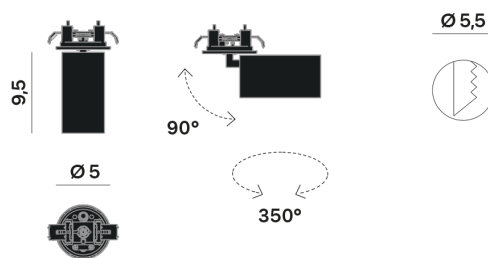

Interior

Lens Beam: 24°

LED

MID POWER LED

3.000 K

CRI 90

300 mA SELV60

Macadam step 2

LED Life L80 B50 > 55.400 h

Classe Energetica: F

ELECTRICAL

300 mA SELV60

10.8 W

Classe 3

Driver not included

OPTICAL | PHOTOMETRIC

Lighting Type: direct

Light Distribution: Symmetric

COLOR

● 32, Powder gun matt

Lens 24°

* recessed driver

Discover
Souvlaki