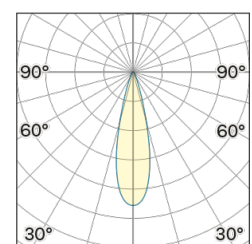

COLOR

● 32, Powder gun matt

Lens 24°

* recessed driver

Discover
Souvlaki