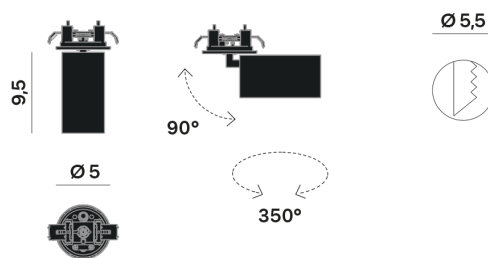

Interior

Lens Beam: 24°

LED

MID POWER LED

2.700 K

CRI 90

300 mA SELV60

Macadam step 2

LED Life L80 B50 > 55.400 h

Classe Energetica: F

ELECTRICAL

300 mA SELV60

10.8 W

Classe 3

Driver not included

OPTICAL | PHOTOMETRIC

Lighting Type: direct

Light Distribution: Symmetric

COLOR

● 32, Powder gun matt

Lens 24°

* recessed driver

Discover
Souvlaki