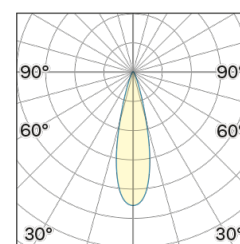

Lightning Type: direct

Light Distribution: Symmetric

COLOR

● 27, Copper matt

Lens 24°

* recessed driver

Discover
Souvlaki