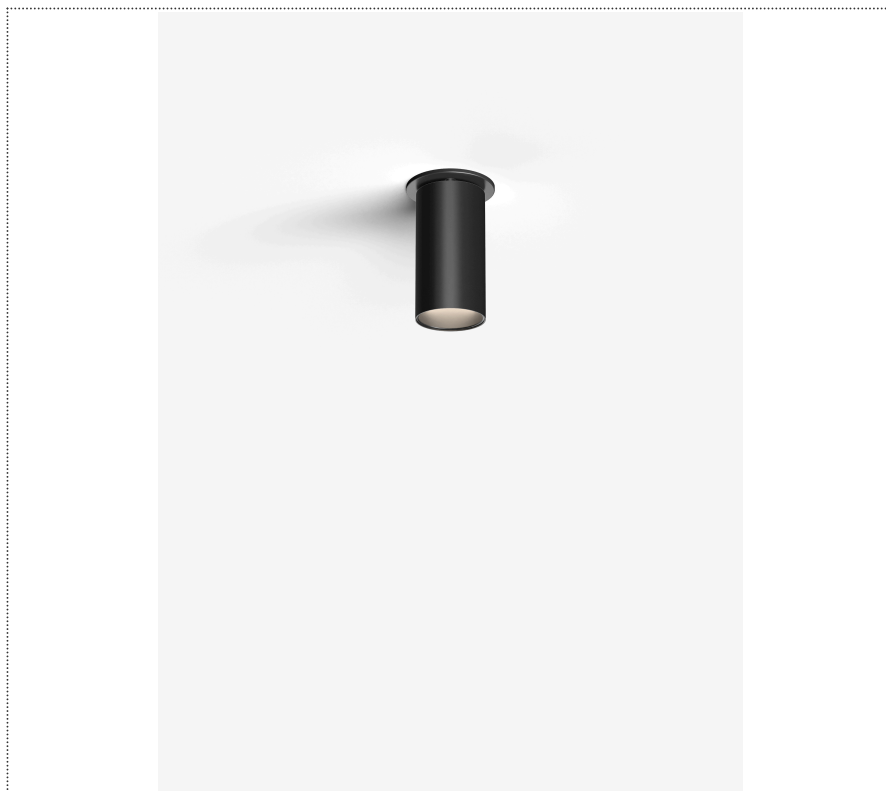

SOUVLAKI STANDALONE

CEILING MOUNTED SSEMI-RECESSED SPOTLIGHT Ø50MM WITH TRIM

1SVH5 002 27 0L0

GENERAL

Ceiling

Recessed

IP20

Lumen: 962

Interior

Lens Beam: 24°

LED

MID POWER LED

2.700 K

CRI 90

300 mA SELV60

Macadam step 2

LED Life L80 B50 > 55.400 h

Classe Energetica: F

ELECTRICAL

300 mA SELV60

10.8 W

Classe 3

Driver not included

OPTICAL | PHOTOMETRIC

Lighting Type: direct

Light Distribution: Symmetric