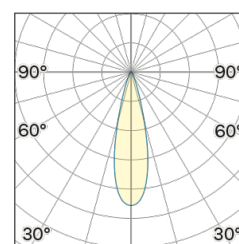

Lighting Type: direct

Light Distribution: Symmetric

COLOR

● 27, Copper matt

Lens 24°

* recessed driver

Discover
Souvlaki