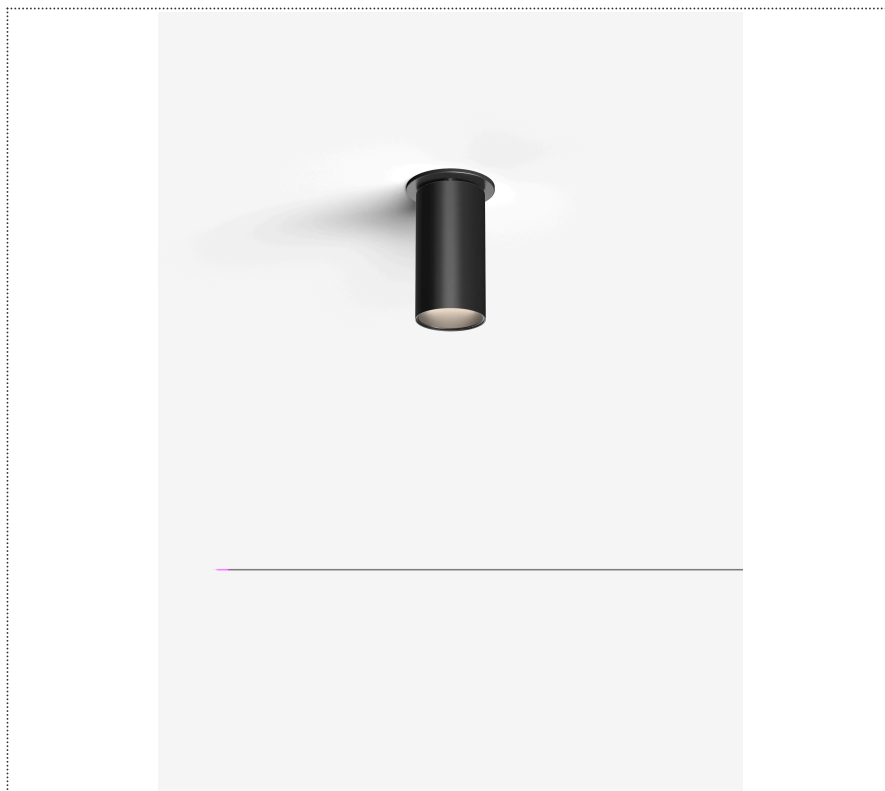

SOUVLAKI STANDALONE

CEILING MOUNTED SSEMI-RECESSED SPOTLIGHT Ø50MM WITH TRIM

1SVH5 002 26 0L0

GENERAL

Ceiling

Recessed

IP20

Lumen: 962

Interior

Lens Beam: 24°

LED

MID POWER LED

2.700 K

CRI 90

300 mA SELV60

Macadam step 2

LED Life L80 B50 > 55.400 h

Classe Energetica: F

ELECTRICAL

300 mA SELV60

10.8 W

Classe 3

Driver not included

OPTICAL | PHOTOMETRIC

Lighting Type: direct

Light Distribution: Symmetric