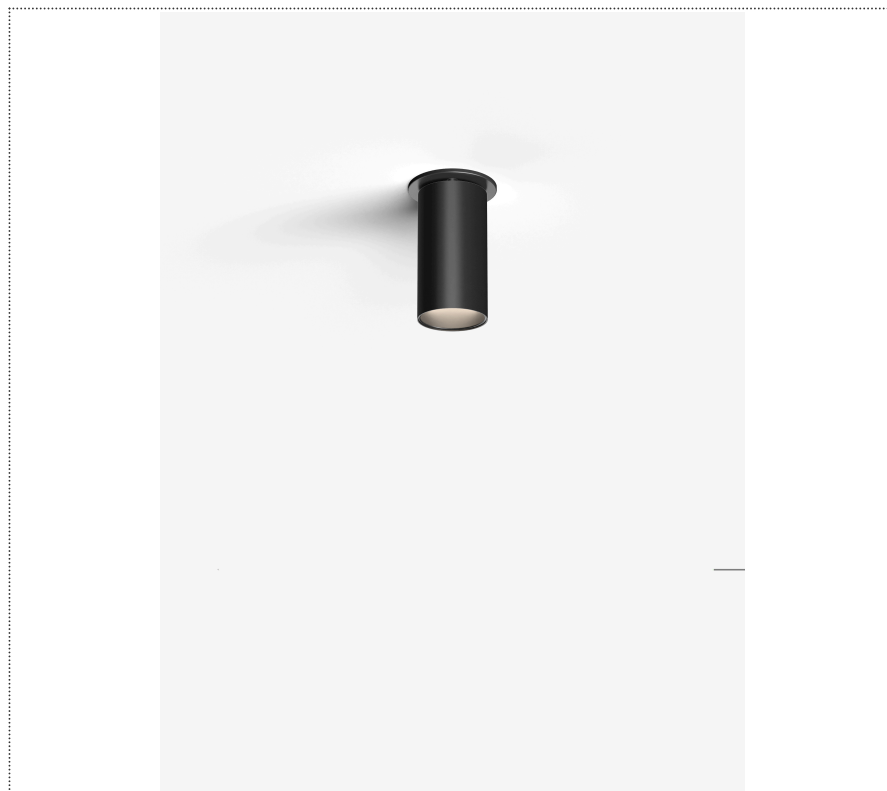

SOUVLAKI STANDALONE

CEILING MOUNTED SSEMI-RECESSED SPOTLIGHT Ø50MM WITH TRIM

1SVH5 001 63 0L0

GENERAL

Ceiling

Recessed

IP20

Lumen: 913

Interior

Lens Beam: 18°

LED

MID POWER LED

2.700 K

CRI 90

300 mA SELV60

Macadam step 2

LED Life L80 B50 > 55.400 h

Classe Energetica: F

ELECTRICAL

300 mA SELV60

10.8 W

Classe 3

Driver not included

OPTICAL | PHOTOMETRIC

Lighting Type: direct

Light Distribution: Symmetric