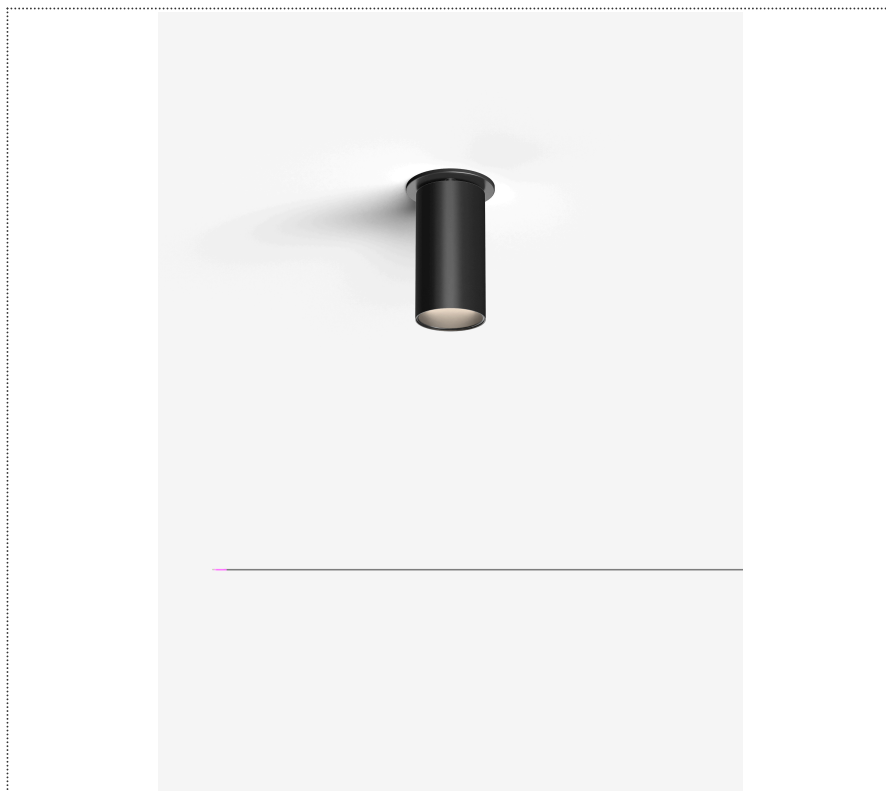

SOUVLAKI STANDALONE

CEILING MOUNTED SSEMI-RECESSED SPOTLIGHT Ø50MM WITH TRIM

1SVH5 001 62 0L0

GENERAL

Ceiling

Recessed

IP20

Lumen: 913

Interior

Lens Beam: 18°

LED

MID POWER LED

2.700 K

CRI 90

300 mA SELV60

Macadam step 2

LED Life L80 B50 > 55.400 h

Classe Energetica: F

ELECTRICAL

300 mA SELV60

10.8 W

Classe 3

Driver not included

OPTICAL | PHOTOMETRIC

Lighting Type: direct

Light Distribution: Symmetric