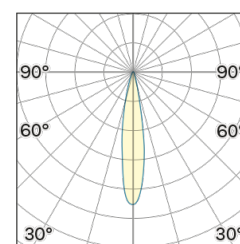

Lighting Type: direct

Light Distribution: Symmetric

COLOR

● 35, Nickel matt

Lens 18°

* recessed driver

Discover
Souvlaki