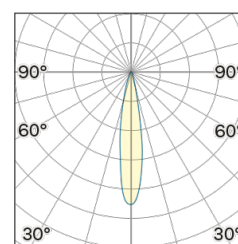

Lightning Type: direct

Light Distribution: Symmetric

COLOR

● 35, Nickel matt

Lens 18°

* recessed driver

Discover
Souvlaki