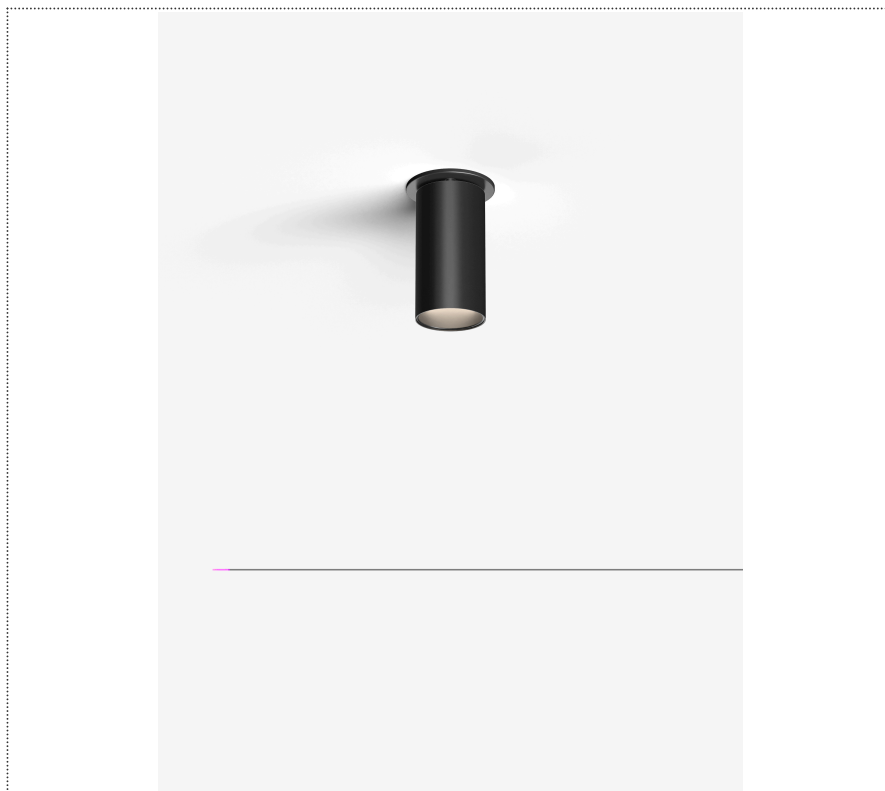

SOUVLAKI STANDALONE

CEILING MOUNTED SSEMI-RECESSED SPOTLIGHT Ø50MM WITH TRIM

1SVH5 001 35 0L0

GENERAL

Ceiling

Recessed

IP20

Lumen: 913

Interior

Lens Beam: 18°

LED

MID POWER LED

2.700 K

CRI 90

300 mA SELV60

Macadam step 2

LED Life L80 B50 > 55.400 h

Classe Energetica: F

ELECTRICAL

300 mA SELV60

10.8 W

Classe 3

Driver not included

OPTICAL | PHOTOMETRIC

Lightning Type: direct

Light Distribution: Symmetric