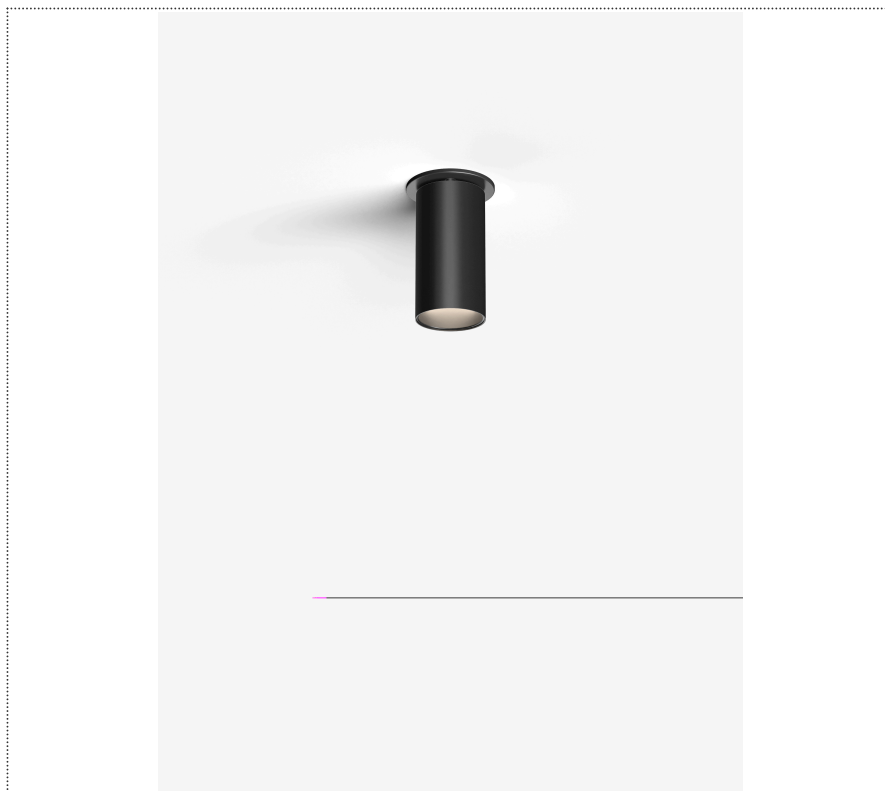

SOUVLAKI STANDALONE

CEILING MOUNTED SSEMI-RECESSED SPOTLIGHT Ø50MM WITH TRIM

1SVH5 001 34 0L0

GENERAL

Ceiling

Recessed

IP20

Lumen: 913

Interior

Lens Beam: 18°

LED

MID POWER LED

2.700 K

CRI 90

300 mA SELV60

Macadam step 2

LED Life L80 B50 > 55.400 h

Classe Energetica: F

ELECTRICAL

300 mA SELV60

10.8 W

Classe 3

Driver not included

OPTICAL | PHOTOMETRIC

Lighting Type: direct

Light Distribution: Symmetric