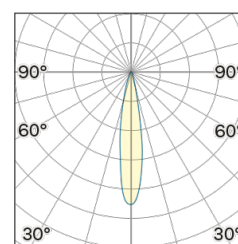

Lightning Type: direct

Light Distribution: Symmetric

COLOR

● 32, Powder gun matt

Lens 18°

* recessed driver

Discover
Souvlaki