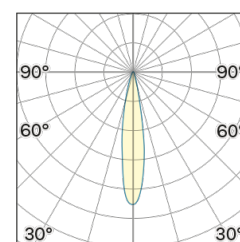

Lightning Type: direct

Light Distribution: Symmetric

COLOR

● 27, Copper matt

Lens 18°

* recessed driver

Discover
Souvlaki