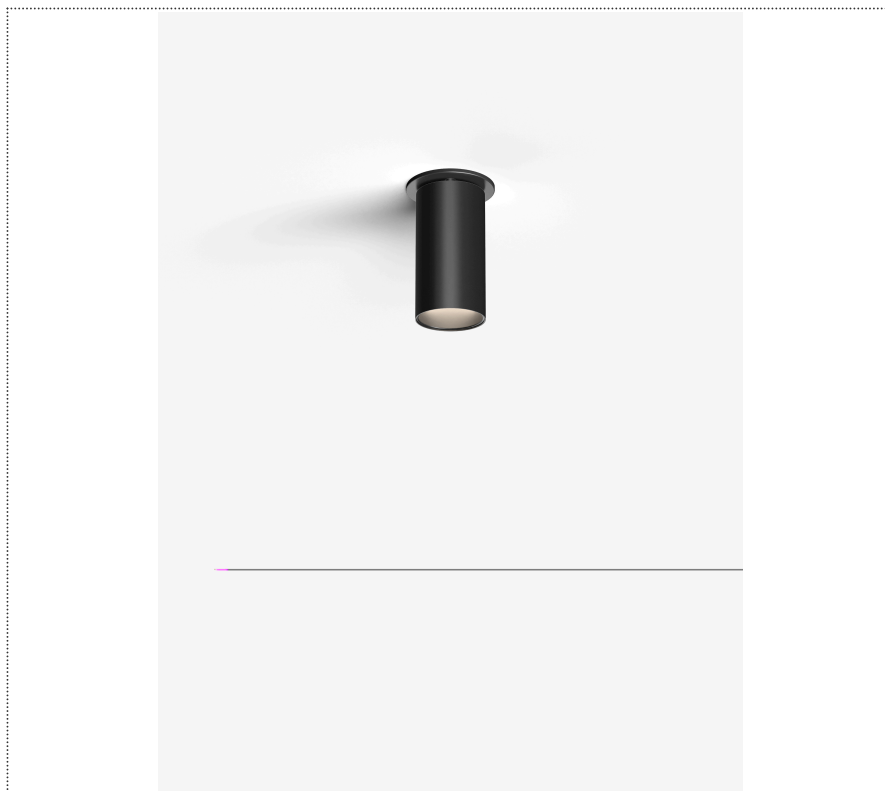

SOUVLAKI STANDALONE

CEILING MOUNTED SSEMI-RECESSED SPOTLIGHT Ø50MM WITH TRIM

1SVH5 001 27 0L0

GENERAL

Ceiling

Recessed

IP20

Lumen: 913

Interior

Lens Beam: 18°

LED

MID POWER LED

2.700 K

CRI 90

300 mA SELV60

Macadam step 2

LED Life L80 B50 > 55.400 h

Classe Energetica: F

ELECTRICAL

300 mA SELV60

10.8 W

Classe 3

Driver not included

OPTICAL | PHOTOMETRIC

Lightning Type: direct

Light Distribution: Symmetric