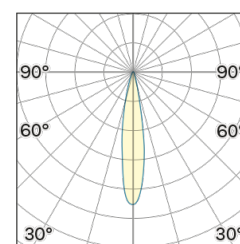

Lightning Type: direct

Light Distribution: Symmetric

COLOR

● 27, Copper matt

Lens 18°

* recessed driver

Discover
Souvlaki