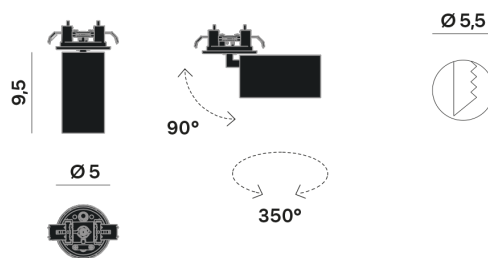

Lighting Type: direct

Light Distribution: Symmetric

COLOR

● 26, Bronze matt

Discover

Souvlaki

Lens 18°

* recessed driver