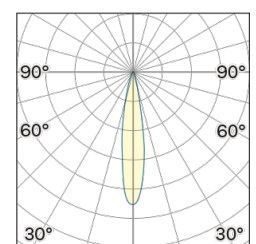

Lighting Type: direct

Light Distribution: Symmetric

COLOR

● 26, Bronze matt

Discover

Souvlaki

Lens 18°

* recessed driver