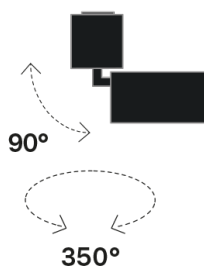

Lightning Type: direct

Light Distribution: Symmetric

COLOR

● 62, Black (matt)

Lens 60°

* built-in driver

Discover
Souvlaki