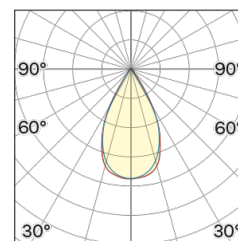

Lightning Type: direct

Light Distribution: Symmetric

COLOR

● 62, Black (matt)

Lens 60°

* built-in driver

Discover
Souvlaki