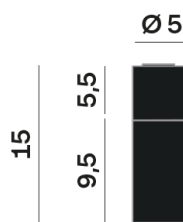

Interior

Lens Beam: 60°

LED

MID POWER LED

3.000 K

CRI 90

220- 240V 50Hz

Macadam step 2

LED Life L80 B50 > 55.400 h

Classe Energetica: F

ELECTRICAL

220- 240V 50Hz

9,5 W

Classe 1

Driver included

OPTICAL | PHOTOMETRIC

Lightning Type: direct

Light Distribution: Symmetric

COLOR

● 62, Black (matt)

Lens 60°

* built-in driver

Discover
Souvlaki