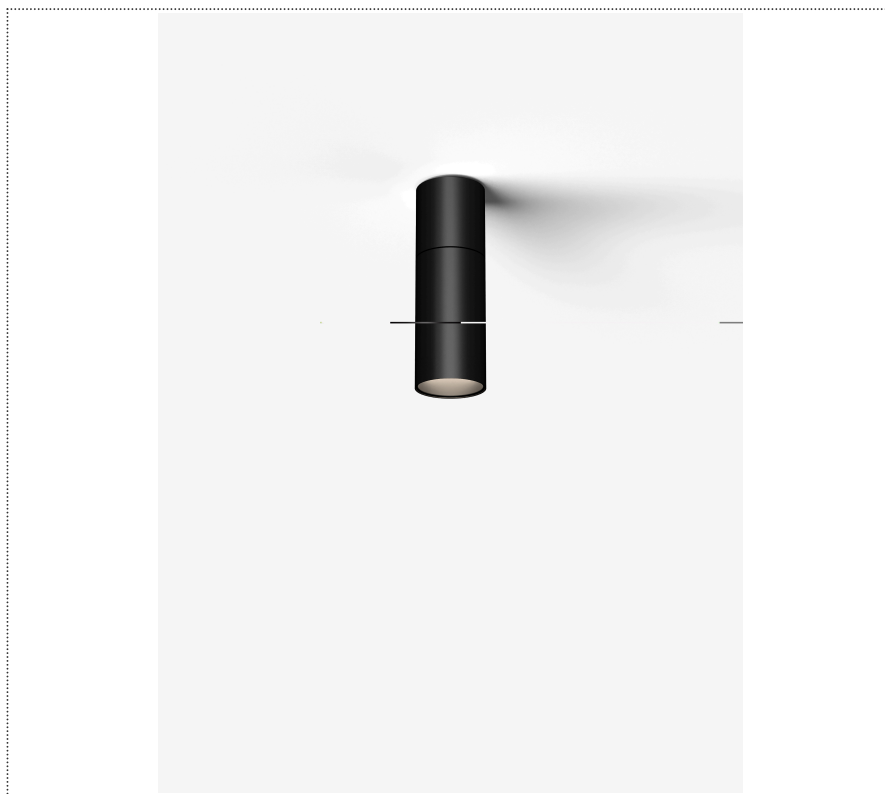

SOUVLAKI STANDALONE

CEILING MOUNTED SPOTLIGHT Ø 50MM WITH INTEGRATED DRIVER

1SVH4 004 62 ZL0

GENERAL

Ceiling

Surface

IP20

Lumen: 694

Interior

Lens Beam: 60°

LED

MID POWER LED

2.700 K

CRI 90

220- 240V 50Hz

Macadam step 2

LED Life L80 B50 > 55.400 h

Classe Energetica: F

ELECTRICAL

220- 240V 50Hz

9,5 W

Classe 1

Driver included

OPTICAL | PHOTOMETRIC

Lighting Type: direct

Light Distribution: Symmetric

COLOR

● 62, Black (matt)