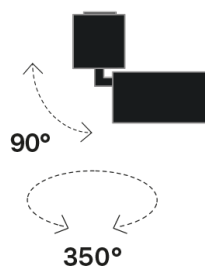

Lightning Type: direct

Light Distribution: Symmetric

COLOR

● 26, Bronze matt

Lens 24°

* built-in driver

Discover
Souvlaki