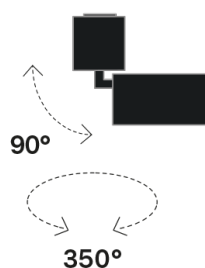

Lighting Type: direct

Light Distribution: Symmetric

COLOR

● 62, Black (matt)

Lens 24°

* built-in driver

Discover
Souvlaki