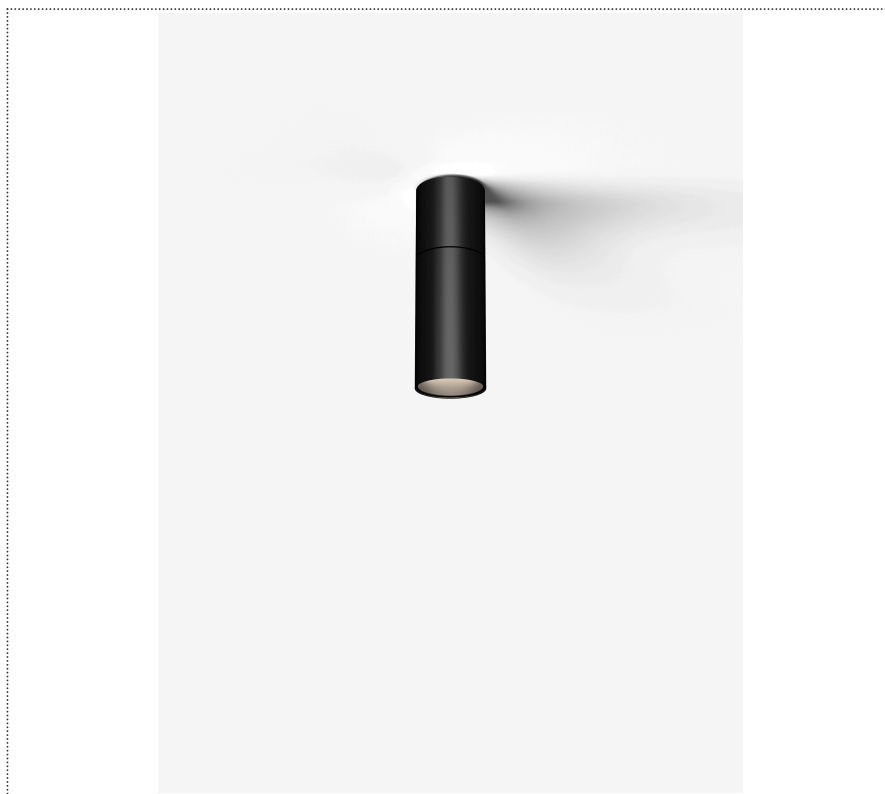

SOUVLAKI STANDALONE

CEILING MOUNTED SPOTLIGHT Ø 50MM WITH INTEGRATED DRIVER

1SVH4 002 26 ZL1

GENERAL

Ceiling

Surface

IP20

Lumen: 828

Interior

Lens Beam: 24°

LED

MID POWER LED

3.000 K

CRI 90

220- 240V 50Hz

Macadam step 2

LED Life L80 B50 > 55.400 h

Classe Energetica: F

ELECTRICAL

220- 240V 50Hz

9,5 W

Classe 1

Driver included

OPTICAL | PHOTOMETRIC

Lightning Type: direct

Light Distribution: Symmetric

COLOR

● 26, Bronze matt