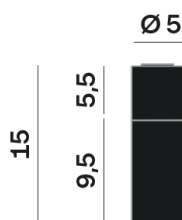

Interior

Lens Beam: 24°

LED

MID POWER LED

3.000 K

CRI 90

220- 240V 50Hz

Macadam step 2

LED Life L80 B50 > 55.400 h

Classe Energetica: F

ELECTRICAL

220- 240V 50Hz

9,5 W

Classe 1

Driver included

OPTICAL | PHOTOMETRIC

Lightning Type: direct

Light Distribution: Symmetric

COLOR

● 26, Bronze matt

Lens 24°

* built-in driver

Discover
Souvlaki