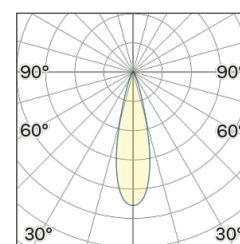

Lightning Type: direct

Light Distribution: Symmetric

COLOR

● 26, Bronze matt

Lens 24°

* built-in driver

Discover
Souvlaki