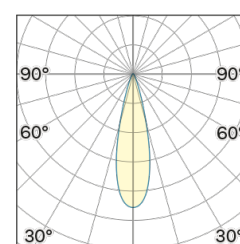

Lighting Type: direct

Light Distribution: Symmetric

COLOR

● 62, Black (matt)

Lens 24°

* built-in driver

Discover
Souvlaki