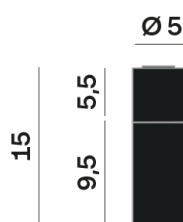

Interior

Lens Beam: 60°

LED

MID POWER LED

2.700 K

CRI 90

220- 240V 50Hz

Macadam step 2

LED Life L80 B50 > 55.400 h

Classe Energetica: F

ELECTRICAL

220- 240V 50Hz

9,5 W

Classe 1

Driver included

OPTICAL | PHOTOMETRIC

Lighting Type: direct

Light Distribution: Symmetric

COLOR

● 62, Black (matt)

Lens 24°

* built-in driver

Discover
Souvlaki