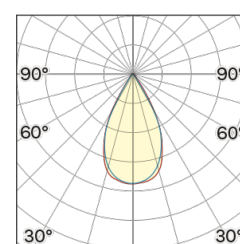

Lighting Type: direct

Light Distribution: Symmetric

COLOR

● 35, Nickel matt

Lens 60°

* built-in driver

Discover
Souvlaki