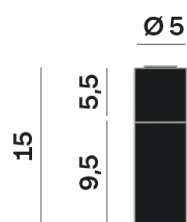

Interior

Lens Beam: 60°

LED

MID POWER LED

3.000 K

CRI 90

220- 240V 50Hz

Macadam step 2

LED Life L80 B50 > 55.400 h

Classe Energetica: F

ELECTRICAL

220- 240V 50Hz

9,5 W

Classe 1

Driver included

OPTICAL | PHOTOMETRIC

Lighting Type: direct

Light Distribution: Symmetric

COLOR

● 35, Nickel matt

Lens 60°

* built-in driver

Discover
Souvlaki