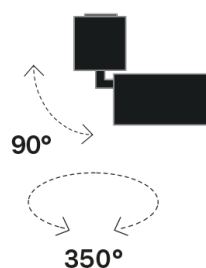

Lighting Type: direct

Light Distribution: Symmetric

COLOR

● 35, Nickel matt

Lens 60°

* built-in driver

Discover
Souvlaki