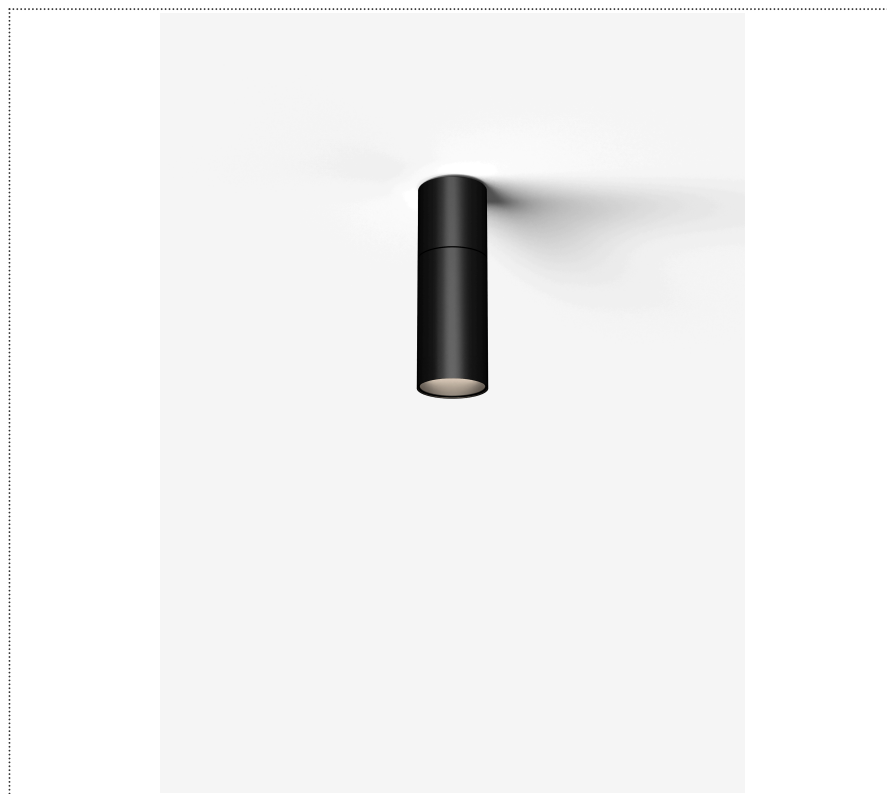

SOUVLAKI STANDALONE

CEILING MOUNTED SPOTLIGHT Ø 50MM WITH INTEGRATED DRIVER

1SVH4 004 35 ZL1

GENERAL

Ceiling

Surface

IP20

Lumen: 717

Interior

Lens Beam: 60°

LED

MID POWER LED

3.000 K

CRI 90

220- 240V 50Hz

Macadam step 2

LED Life L80 B50 > 55.400 h

Classe Energetica: F

ELECTRICAL

220- 240V 50Hz

9,5 W

Classe 1

Driver included

OPTICAL | PHOTOMETRIC

Lighting Type: direct

Light Distribution: Symmetric

COLOR

● 35, Nickel matt