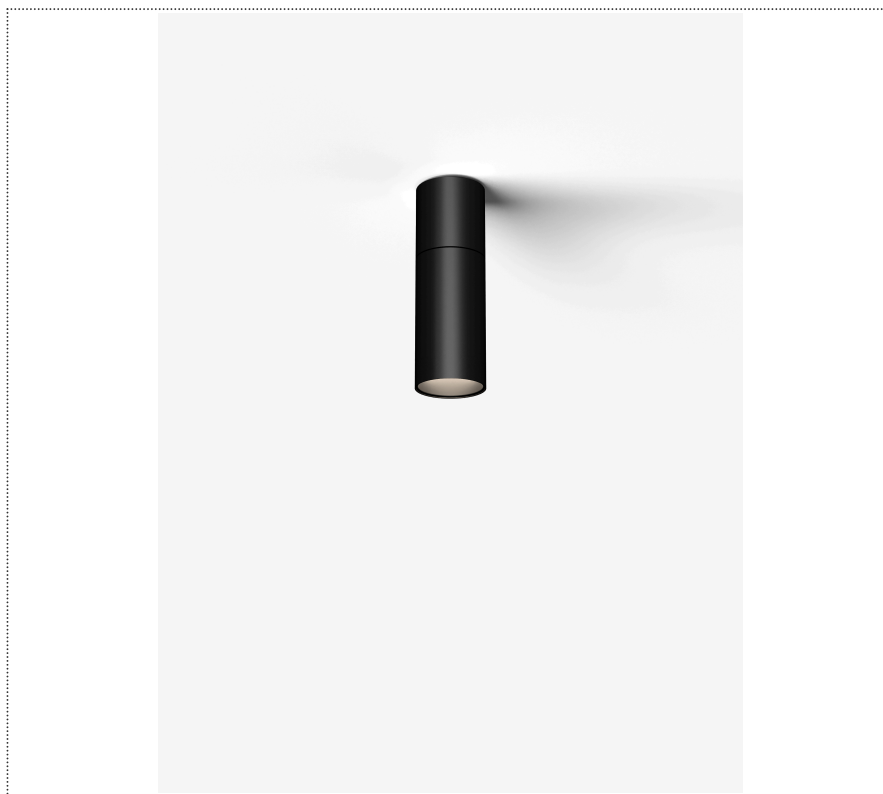

SOUVLAKI STANDALONE

CEILING MOUNTED SPOTLIGHT Ø 50MM WITH INTEGRATED DRIVER

1SVH4 004 35 ZL0

GENERAL

Ceiling

Surface

IP20

Lumen: 694

Interior

Lens Beam: 60°

LED

MID POWER LED

2.700 K

CRI 90

220- 240V 50Hz

Macadam step 2

LED Life L80 B50 > 55.400 h

Classe Energetica: F

ELECTRICAL

220- 240V 50Hz

9,5 W

Classe 1

Driver included

OPTICAL | PHOTOMETRIC

Lighting Type: direct

Light Distribution: Symmetric

COLOR

● 35, Nickel matt