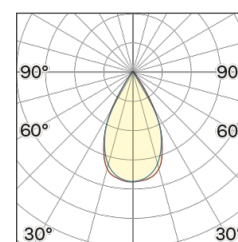

Lighting Type: direct

Light Distribution: Symmetric

COLOR

● 35, Nickel matt

Lens 60°

* built-in driver

Discover
Souvlaki