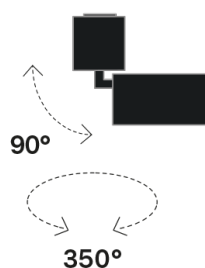

Lighting Type: direct

Light Distribution: Symmetric

COLOR

● 35, Nickel matt

Lens 60°

* built-in driver

Discover
Souvlaki