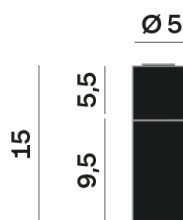

Interior

Lens Beam: 60°

LED

MID POWER LED

2.700 K

CRI 90

220- 240V 50Hz

Macadam step 2

LED Life L80 B50 > 55.400 h

Classe Energetica: F

ELECTRICAL

220- 240V 50Hz

9,5 W

Classe 1

Driver included

OPTICAL | PHOTOMETRIC

Lighting Type: direct

Light Distribution: Symmetric

COLOR

● 35, Nickel matt

Lens 60°

* built-in driver

Discover
Souvlaki