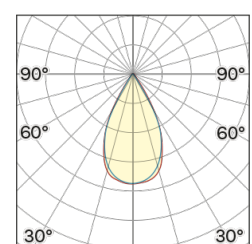

Lighting Type: direct

Light Distribution: Symmetric

COLOR

● 32, Powder gun matt

Lens 60°

* built-in driver

Discover
Souvlaki