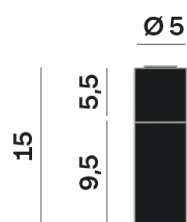

Interior

Lens Beam: 60°

LED

MID POWER LED

3.000 K

CRI 90

220- 240V 50Hz

Macadam step 2

LED Life L80 B50 > 55.400 h

Classe Energetica: F

ELECTRICAL

220- 240V 50Hz

9,5 W

Classe 1

Driver included

OPTICAL | PHOTOMETRIC

Lighting Type: direct

Light Distribution: Symmetric

COLOR

● 32, Powder gun matt

Lens 60°

* built-in driver

Discover
Souvlaki