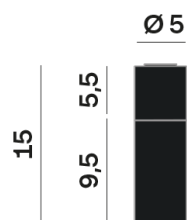

COLOR

● 26, Bronze matt

Lens 60°

* built-in driver

Discover
Souvlaki