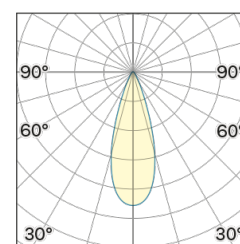

Lightning Type: direct

Light Distribution: Symmetric

COLOR

● 35, Nickel matt

Lens 36°

* built-in driver

Discover
Souvlaki