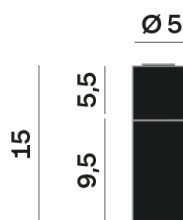

Interior

Lens Beam: 36°

LED

MID POWER LED

2.700 K

CRI 90

220- 240V 50Hz

Macadam step 2

LED Life L80 B50 > 55.400 h

Classe Energetica: F

ELECTRICAL

220- 240V 50Hz

9,5 W

Classe 1

Driver included

OPTICAL | PHOTOMETRIC

Lightning Type: direct

Light Distribution: Symmetric

COLOR

● 35, Nickel matt

Lens 36°

* built-in driver

Discover
Souvlaki