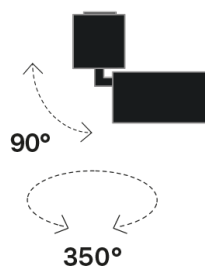

Lightning Type: direct

Light Distribution: Symmetric

COLOR

● 35, Nickel matt

Lens 36°

* built-in driver

Discover
Souvlaki