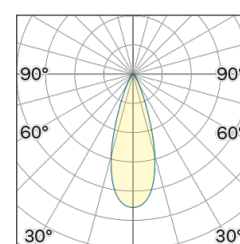

Lightning Type: direct

Light Distribution: Symmetric

COLOR

63, White (matt)

Lens 36°

* built-in driver

Discover
Souvlaki