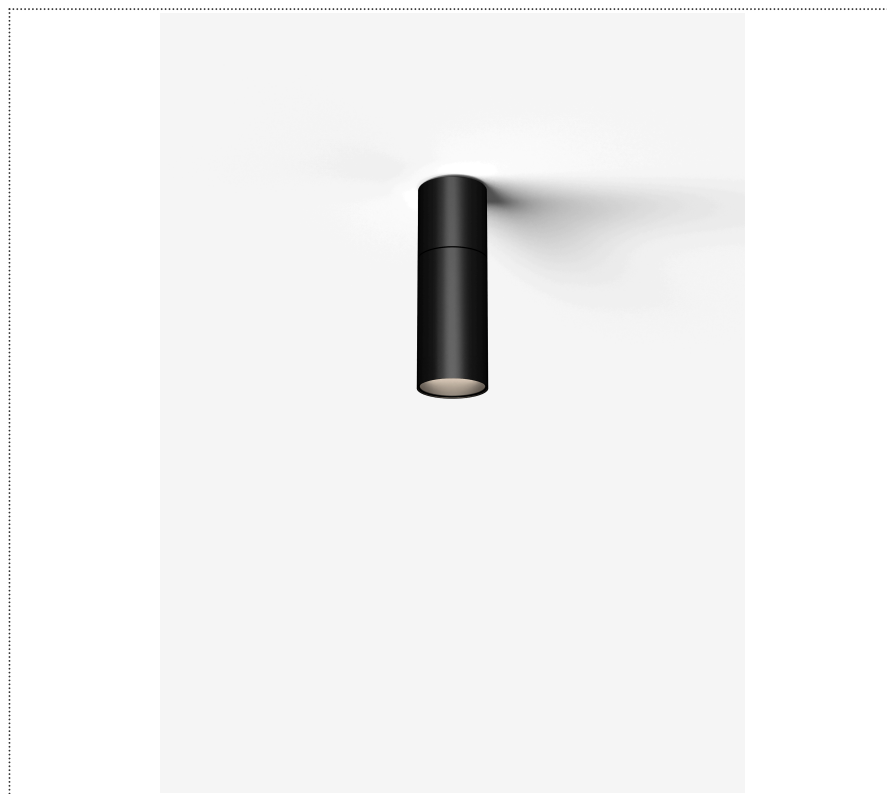

SOUVLAKI STANDALONE

CEILING MOUNTED SPOTLIGHT Ø 50MM WITH INTEGRATED DRIVER

1SVH4 003 63 ZL0

GENERAL

Ceiling

Surface

IP20

Lumen: 662

Interior

Lens Beam: 36°

LED

MID POWER LED

2.700 K

CRI 90

220- 240V 50Hz

Macadam step 2

LED Life L80 B50 > 55.400 h

Classe Energetica: F

ELECTRICAL

220- 240V 50Hz

9,5 W

Classe 1

Driver included

OPTICAL | PHOTOMETRIC

Lightning Type: direct

Light Distribution: Symmetric

COLOR

63, White (matt)