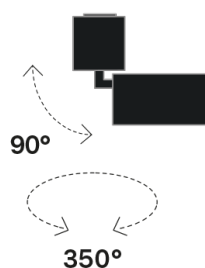

Lightning Type: direct

Light Distribution: Symmetric

COLOR

63, White (matt)

Lens 36°

* built-in driver

Discover
Souvlaki