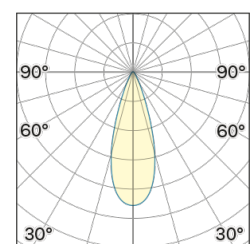

Lightning Type: direct

Light Distribution: Symmetric

COLOR

● 62, Black (matt)

Lens 36°

* built-in driver

Discover

Souvlaki