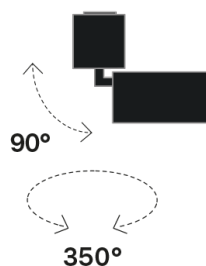

Lighting Type: direct

Light Distribution: Symmetric

COLOR

● 35, Nickel matt

Lens 36°

* built-in driver

Discover
Souvlaki