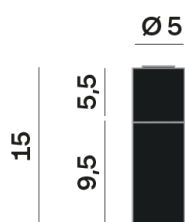

Interior

Lens Beam: 36°

LED

MID POWER LED

3.000 K

CRI 90

220- 240V 50Hz

Macadam step 2

LED Life L80 B50 > 55.400 h

Classe Energetica: F

ELECTRICAL

220- 240V 50Hz

9,5 W

Classe 1

Driver included

OPTICAL | PHOTOMETRIC

Lightning Type: direct

Light Distribution: Symmetric

COLOR

● 35, Nickel matt

Lens 36°

* built-in driver

Discover
Souvlaki