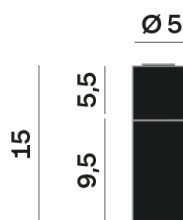

Interior

Lens Beam: 36°

LED

MID POWER LED

3.000 K

CRI 90

220- 240V 50Hz

Macadam step 2

LED Life L80 B50 > 55.400 h

Classe Energetica: F

ELECTRICAL

220- 240V 50Hz

9,5 W

Classe 1

Driver included

OPTICAL | PHOTOMETRIC

Lighting Type: direct

Light Distribution: Symmetric

COLOR

● 35, Nickel matt

Lens 36°

* built-in driver

Discover
Souvlaki