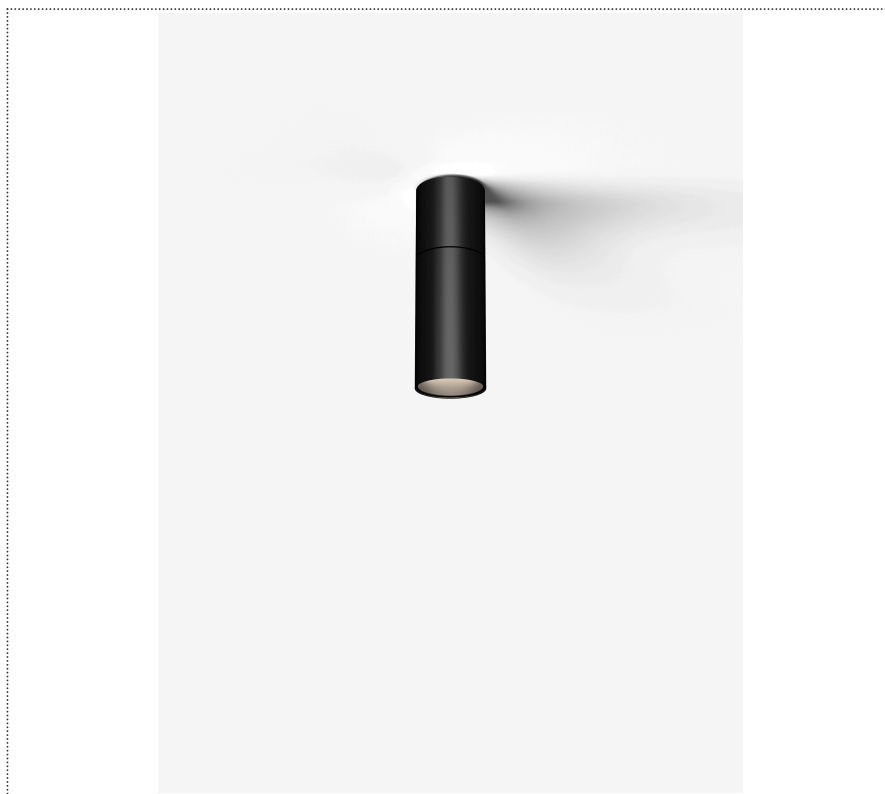

SOUVLAKI STANDALONE

CEILING MOUNTED SPOTLIGHT Ø 50MM WITH INTEGRATED DRIVER

1SVH4 003 35 ZL1

GENERAL

Ceiling

Surface

IP20

Lumen: 684

Interior

Lens Beam: 36°

LED

MID POWER LED

3.000 K

CRI 90

220- 240V 50Hz

Macadam step 2

LED Life L80 B50 > 55.400 h

Classe Energetica: F

ELECTRICAL

220- 240V 50Hz

9,5 W

Classe 1

Driver included

OPTICAL | PHOTOMETRIC

Lighting Type: direct

Light Distribution: Symmetric

COLOR

● 35, Nickel matt