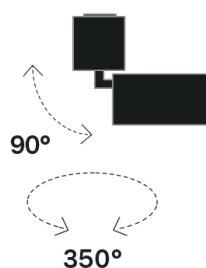

Lightning Type: direct

Light Distribution: Symmetric

COLOR

● 35, Nickel matt

Lens 36°

* built-in driver

Discover
Souvlaki