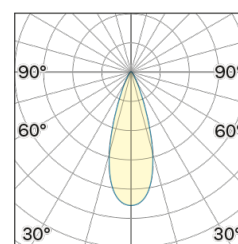

Lighting Type: direct

Light Distribution: Symmetric

COLOR

● 35, Nickel matt

Lens 36°

* built-in driver

Discover
Souvlaki