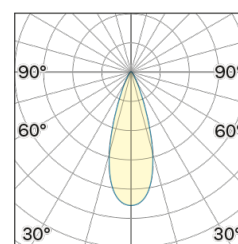

Lightning Type: direct

Light Distribution: Symmetric

COLOR

● 35, Nickel matt

Lens 36°

* built-in driver

Discover
Souvlaki