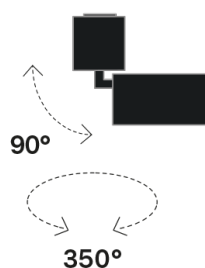

Lighting Type: direct

Light Distribution: Symmetric

COLOR

63, White (matt)

Lens 60°

* built-in driver

Discover
Souvlaki