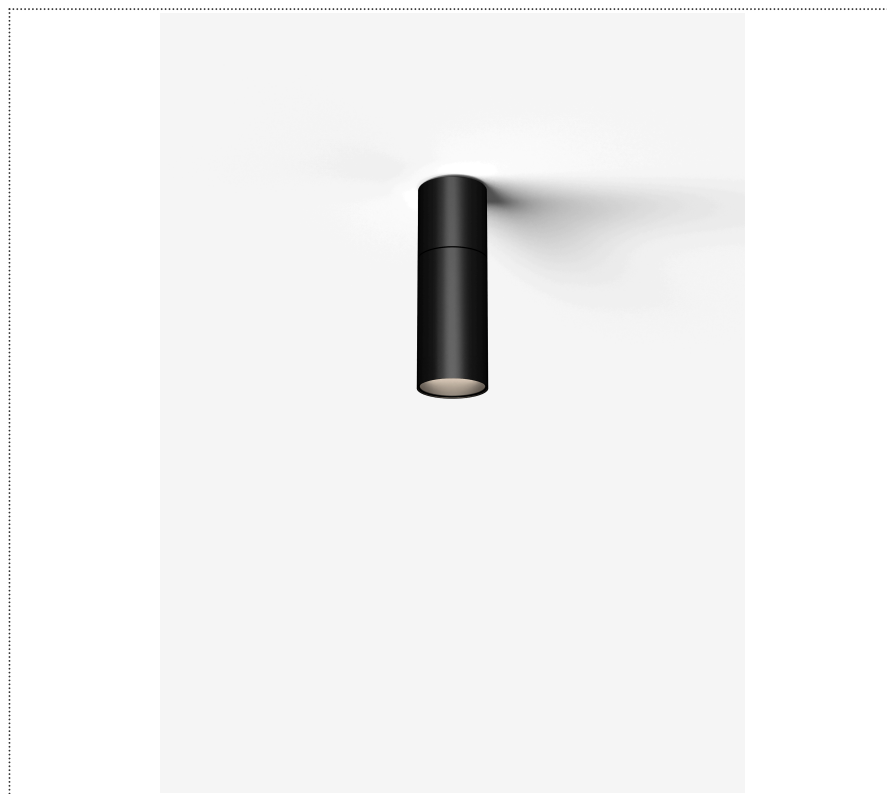

SOUVLAKI STANDALONE

CEILING MOUNTED SPOTLIGHT Ø 50MM WITH INTEGRATED DRIVER

1SVH4 004 63 ZL1

GENERAL

Ceiling

Surface

IP20

Lumen: 717

Interior

Lens Beam: 60°

LED

MID POWER LED

3.000 K

CRI 90

220- 240V 50Hz

Macadam step 2

LED Life L80 B50 > 55.400 h

Classe Energetica: F

ELECTRICAL

220- 240V 50Hz

9,5 W

Classe 1

Driver included

OPTICAL | PHOTOMETRIC

Lighting Type: direct

Light Distribution: Symmetric

COLOR

63, White (matt)