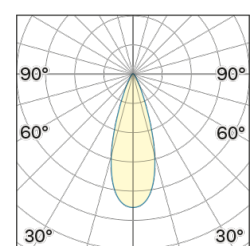

Lighting Type: direct

Light Distribution: Symmetric

COLOR

● 34, Gold matt

Lens 36°

* built-in driver

Discover
Souvlaki