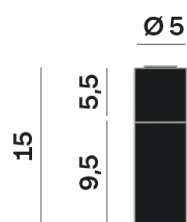

Interior

Lens Beam: 60°

LED

MID POWER LED

3.000 K

CRI 90

220- 240V 50Hz

Macadam step 2

LED Life L80 B50 > 55.400 h

Classe Energetica: F

ELECTRICAL

220- 240V 50Hz

9,5 W

Classe 1

Driver included

OPTICAL | PHOTOMETRIC

Lighting Type: direct

Light Distribution: Symmetric

COLOR

63, White (matt)

Lens 60°

* built-in driver

Discover
Souvlaki