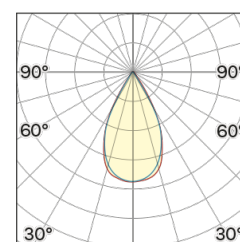

Lighting Type: direct

Light Distribution: Symmetric

COLOR

63, White (matt)

Lens 60°

* built-in driver

Discover
Souvlaki